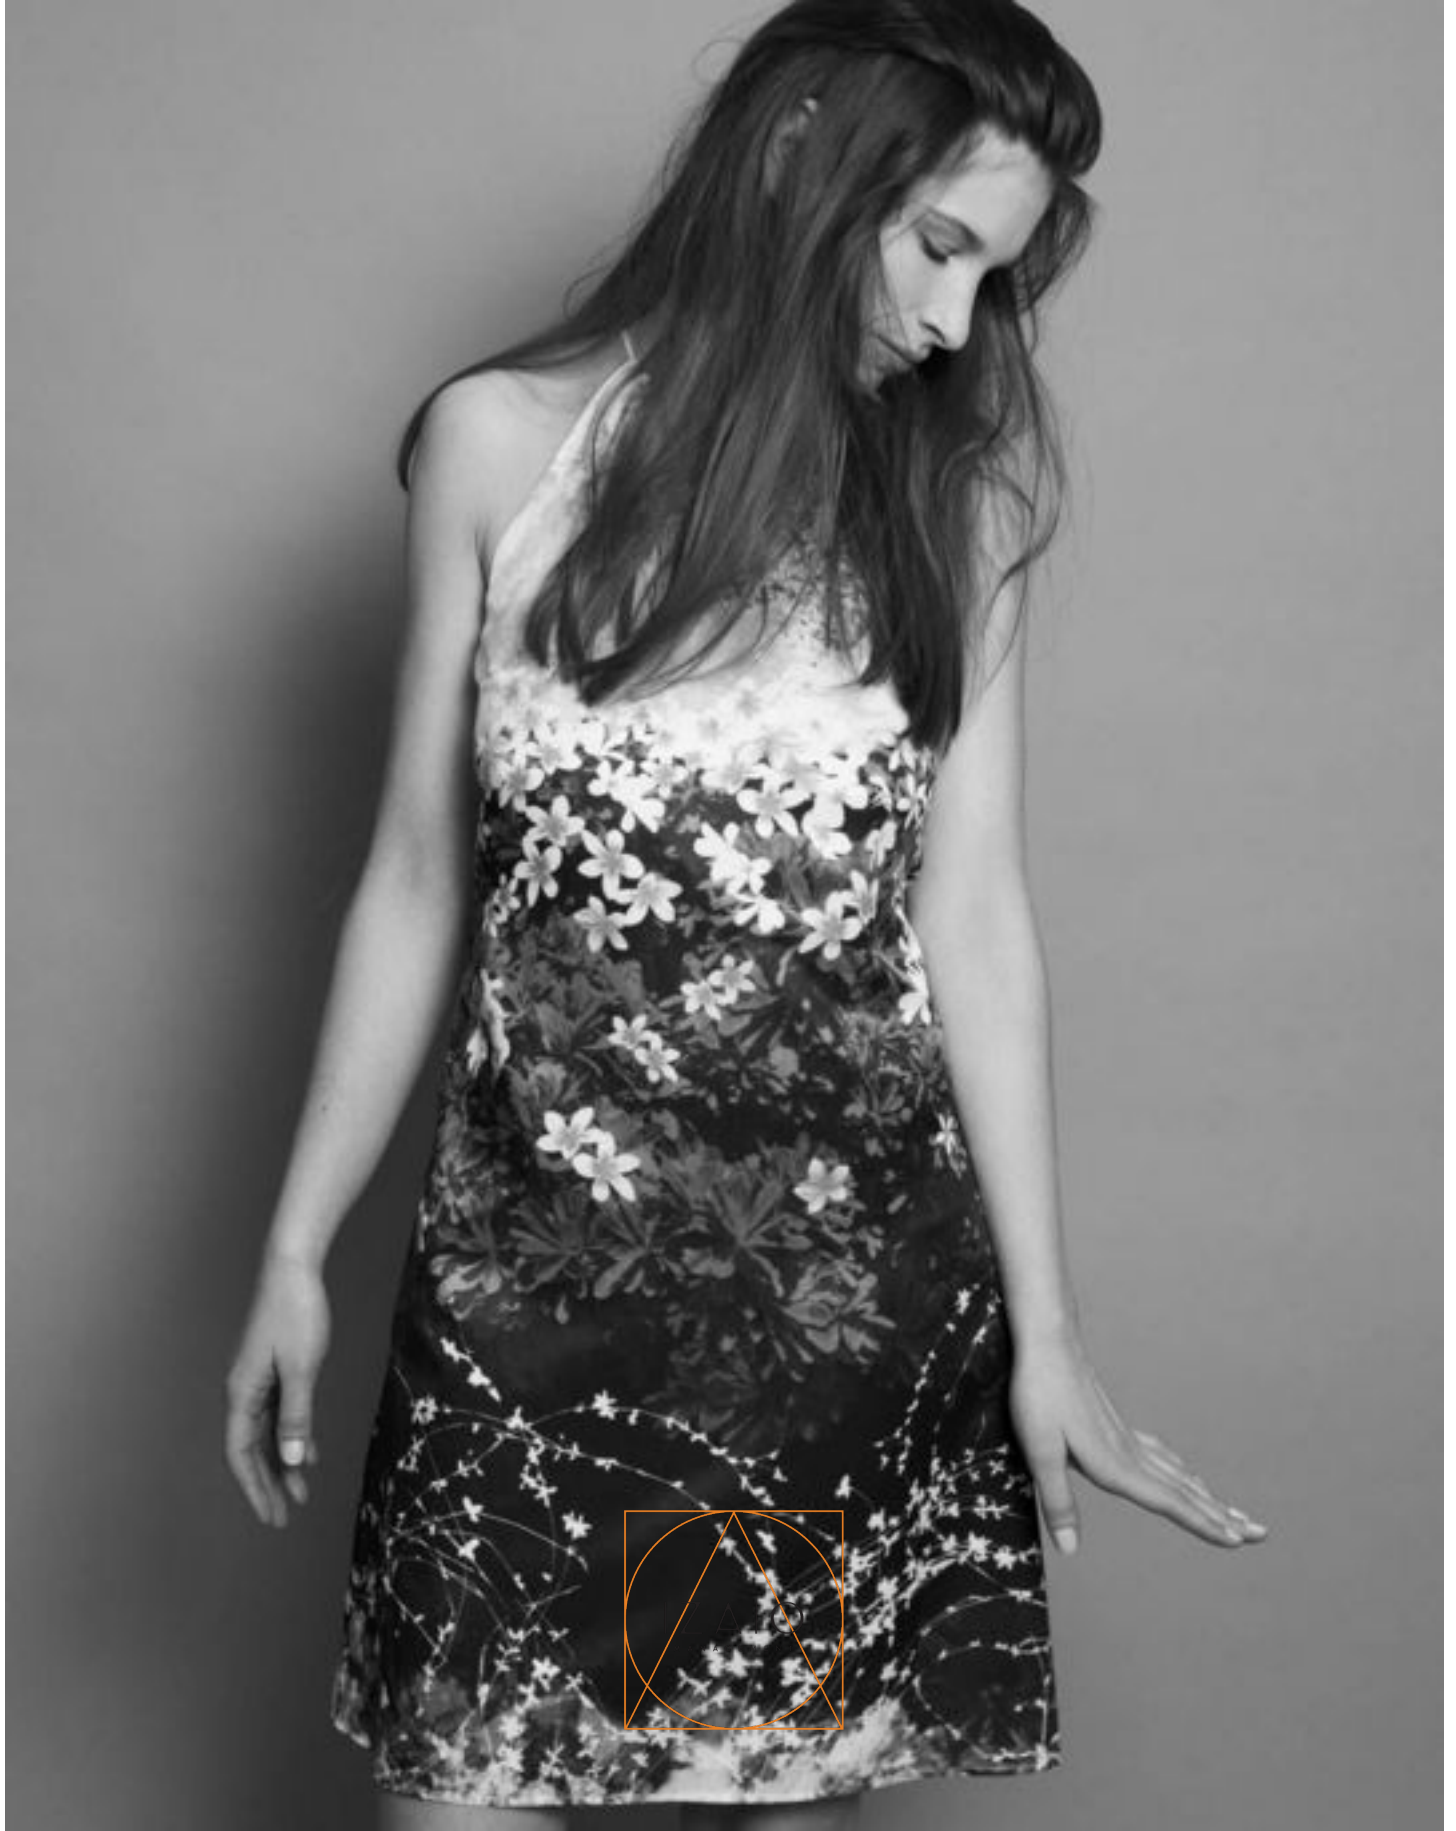

JOHANNA BOSE

HEIGHT	DRESS	SHOES	EYES	HAIR
178	36	40	BLUE	RED