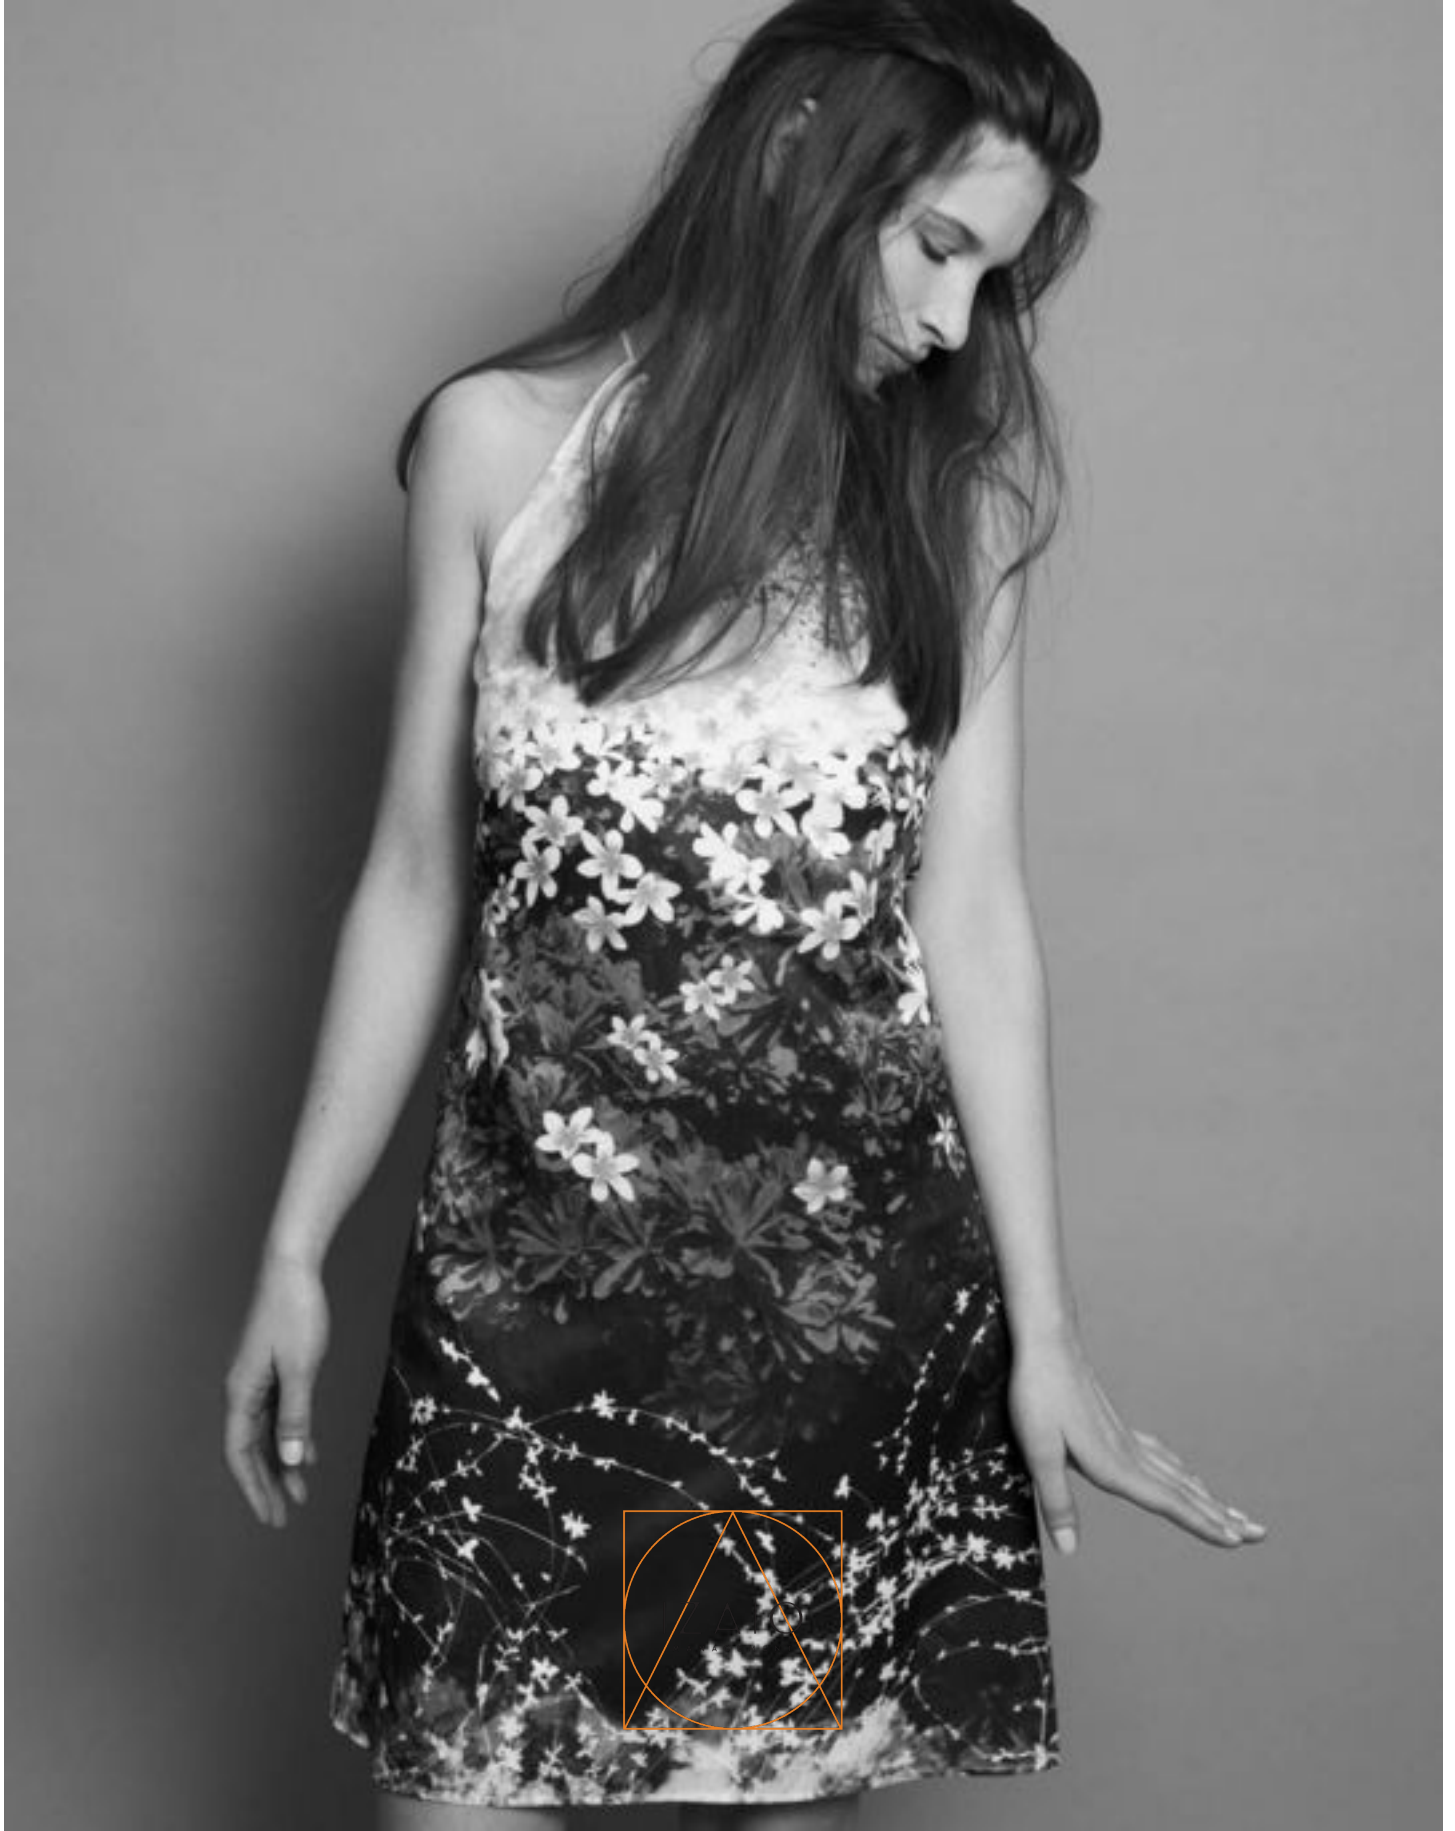

JOHANNA BOSE

HEIGHT	DRESS	SHOES	EYES	HAIR
178	36	40	BLUE	RED