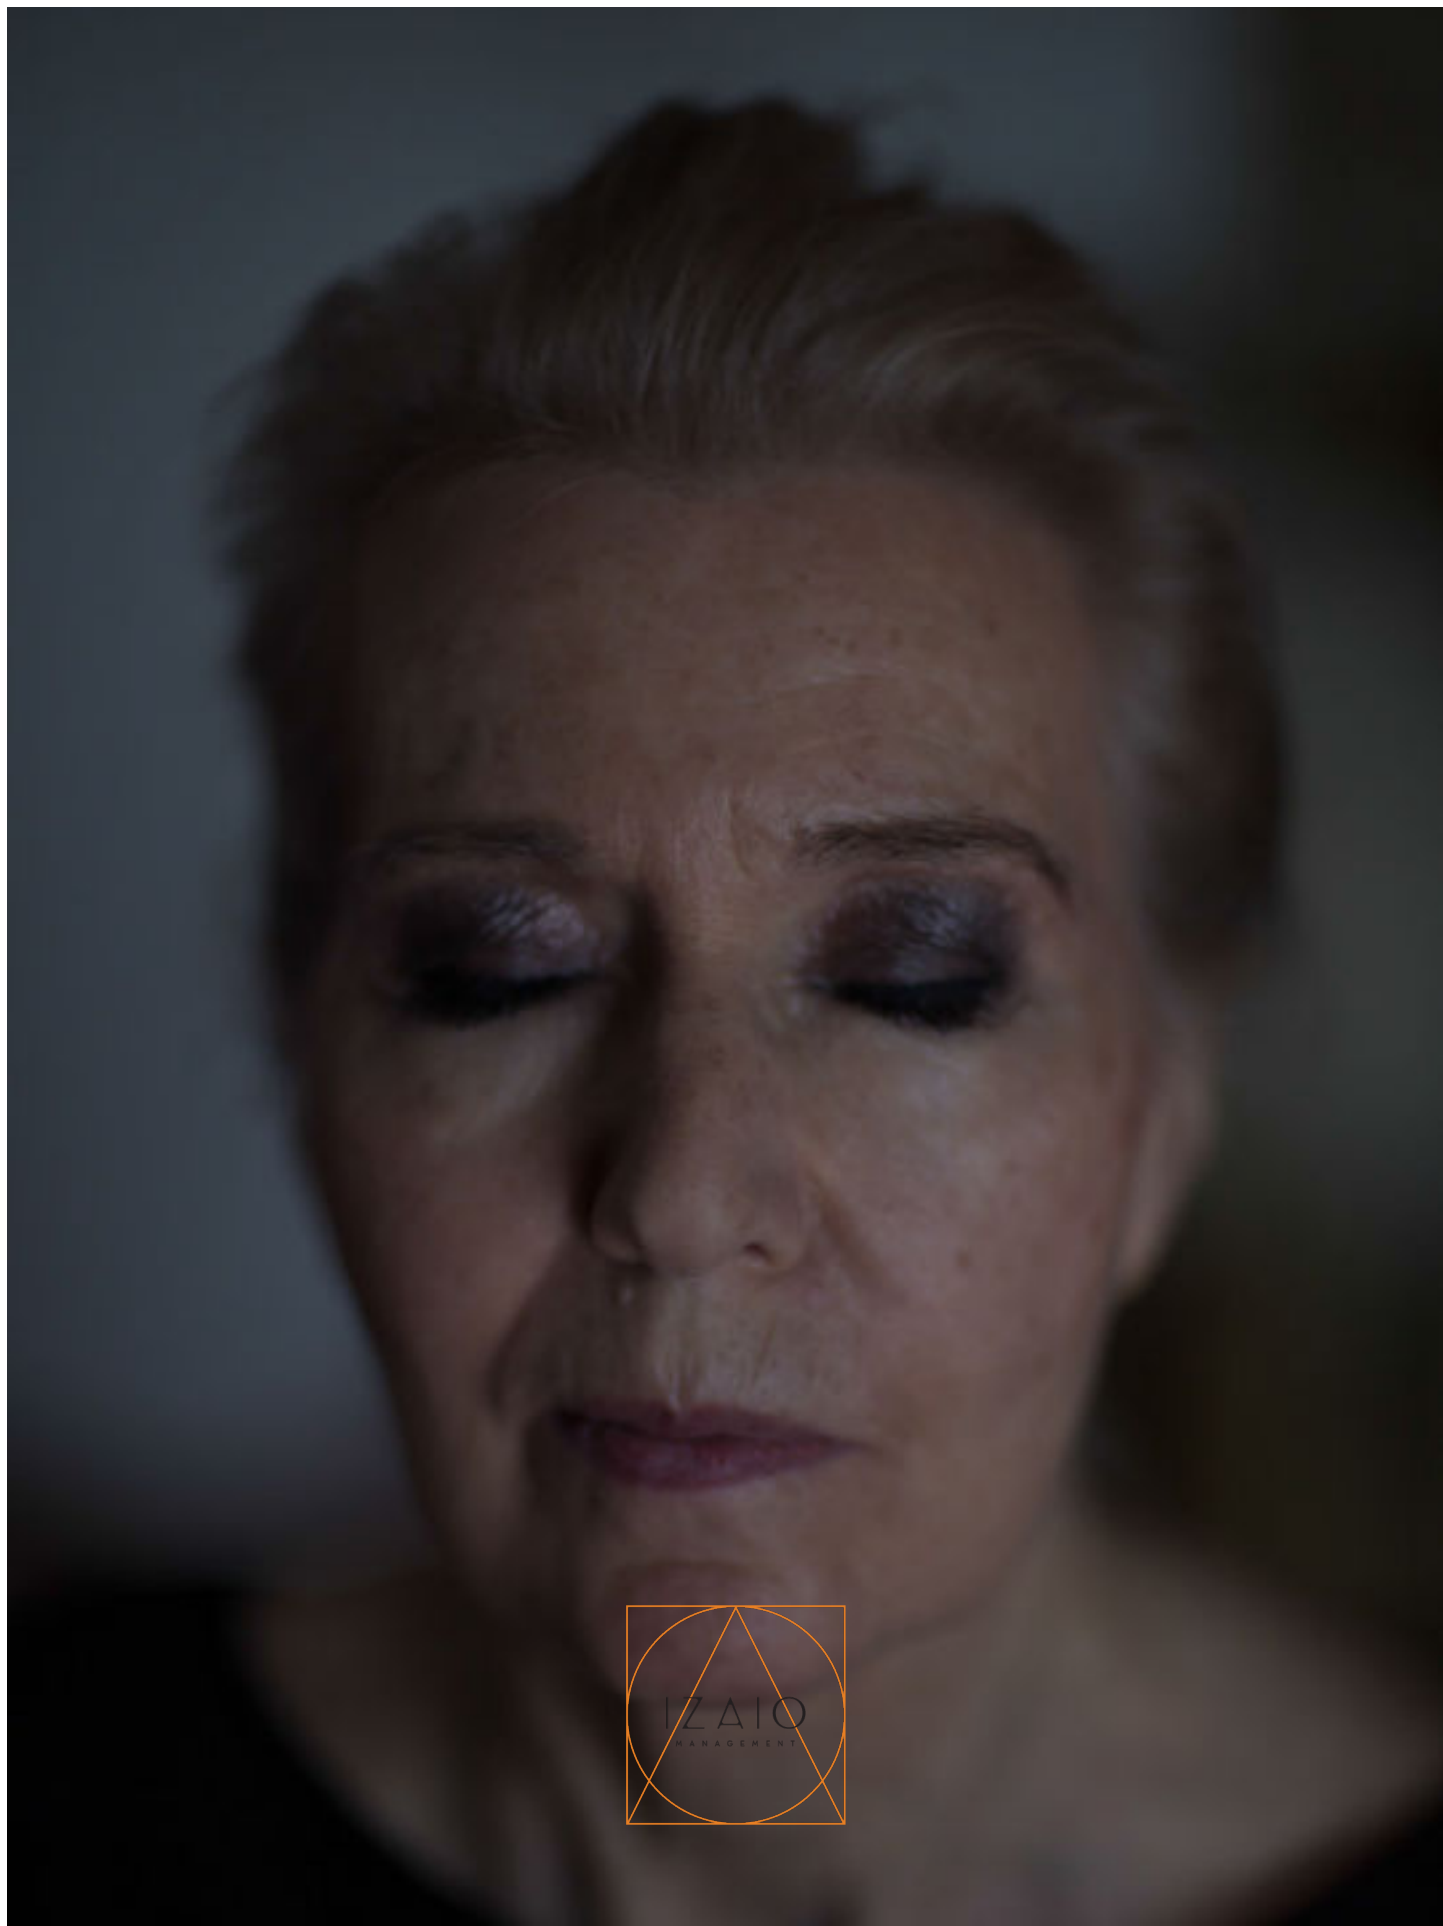

LORE BRUEGGEMANN

HEIGHT	DRESS	SHOES	EYES	HAIR
175	38	41	BLUE	BLONDE