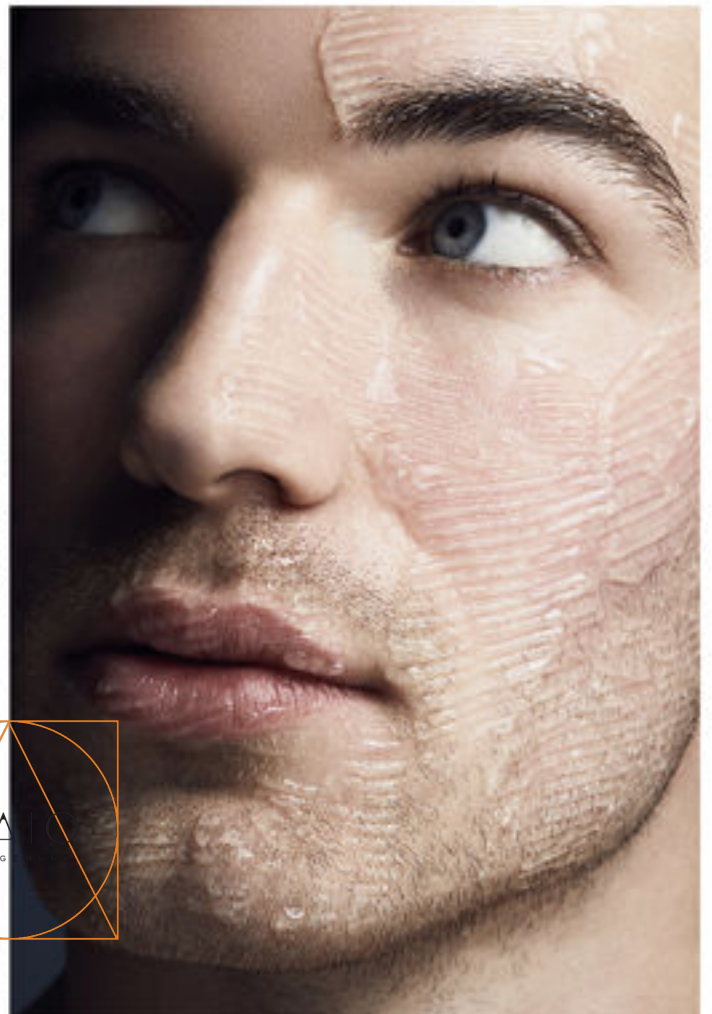

MATEUZS G

ALMSTADTSTRASSE 7, 10119 BERLIN / GERMANY
0049 (0) 30 263 930 920 MODELS@IZAIO.DE
WWW.IZAIO.DE

MATEUZS G

HEIGHT	BUST	WAIST	HIPS	SUIT	SHOES	EYES	HAIR
188	94	77	98	48	44	BLUE	BROWN

MATEUZS G

HEIGHT	BUST	WAIST	HIPS	SUIT	SHOES	EYES	HAIR
188	94	77	98	48	44	BLUE	BROWN

MATEUZS G

HEIGHT	BUST	WAIST	HIPS	SUIT	SHOES	EYES	HAIR
188	94	77	98	48	44	BLUE	BROWN

MATEUZS G

HEIGHT	BUST	WAIST	HIPS	SUIT	SHOES	EYES	HAIR
188	94	77	98	48	44	BLUE	BROWN

MATEUZS G

HEIGHT	BUST	WAIST	HIPS	SUIT	SHOES	EYES	HAIR
188	94	77	98	48	44	BLUE	BROWN