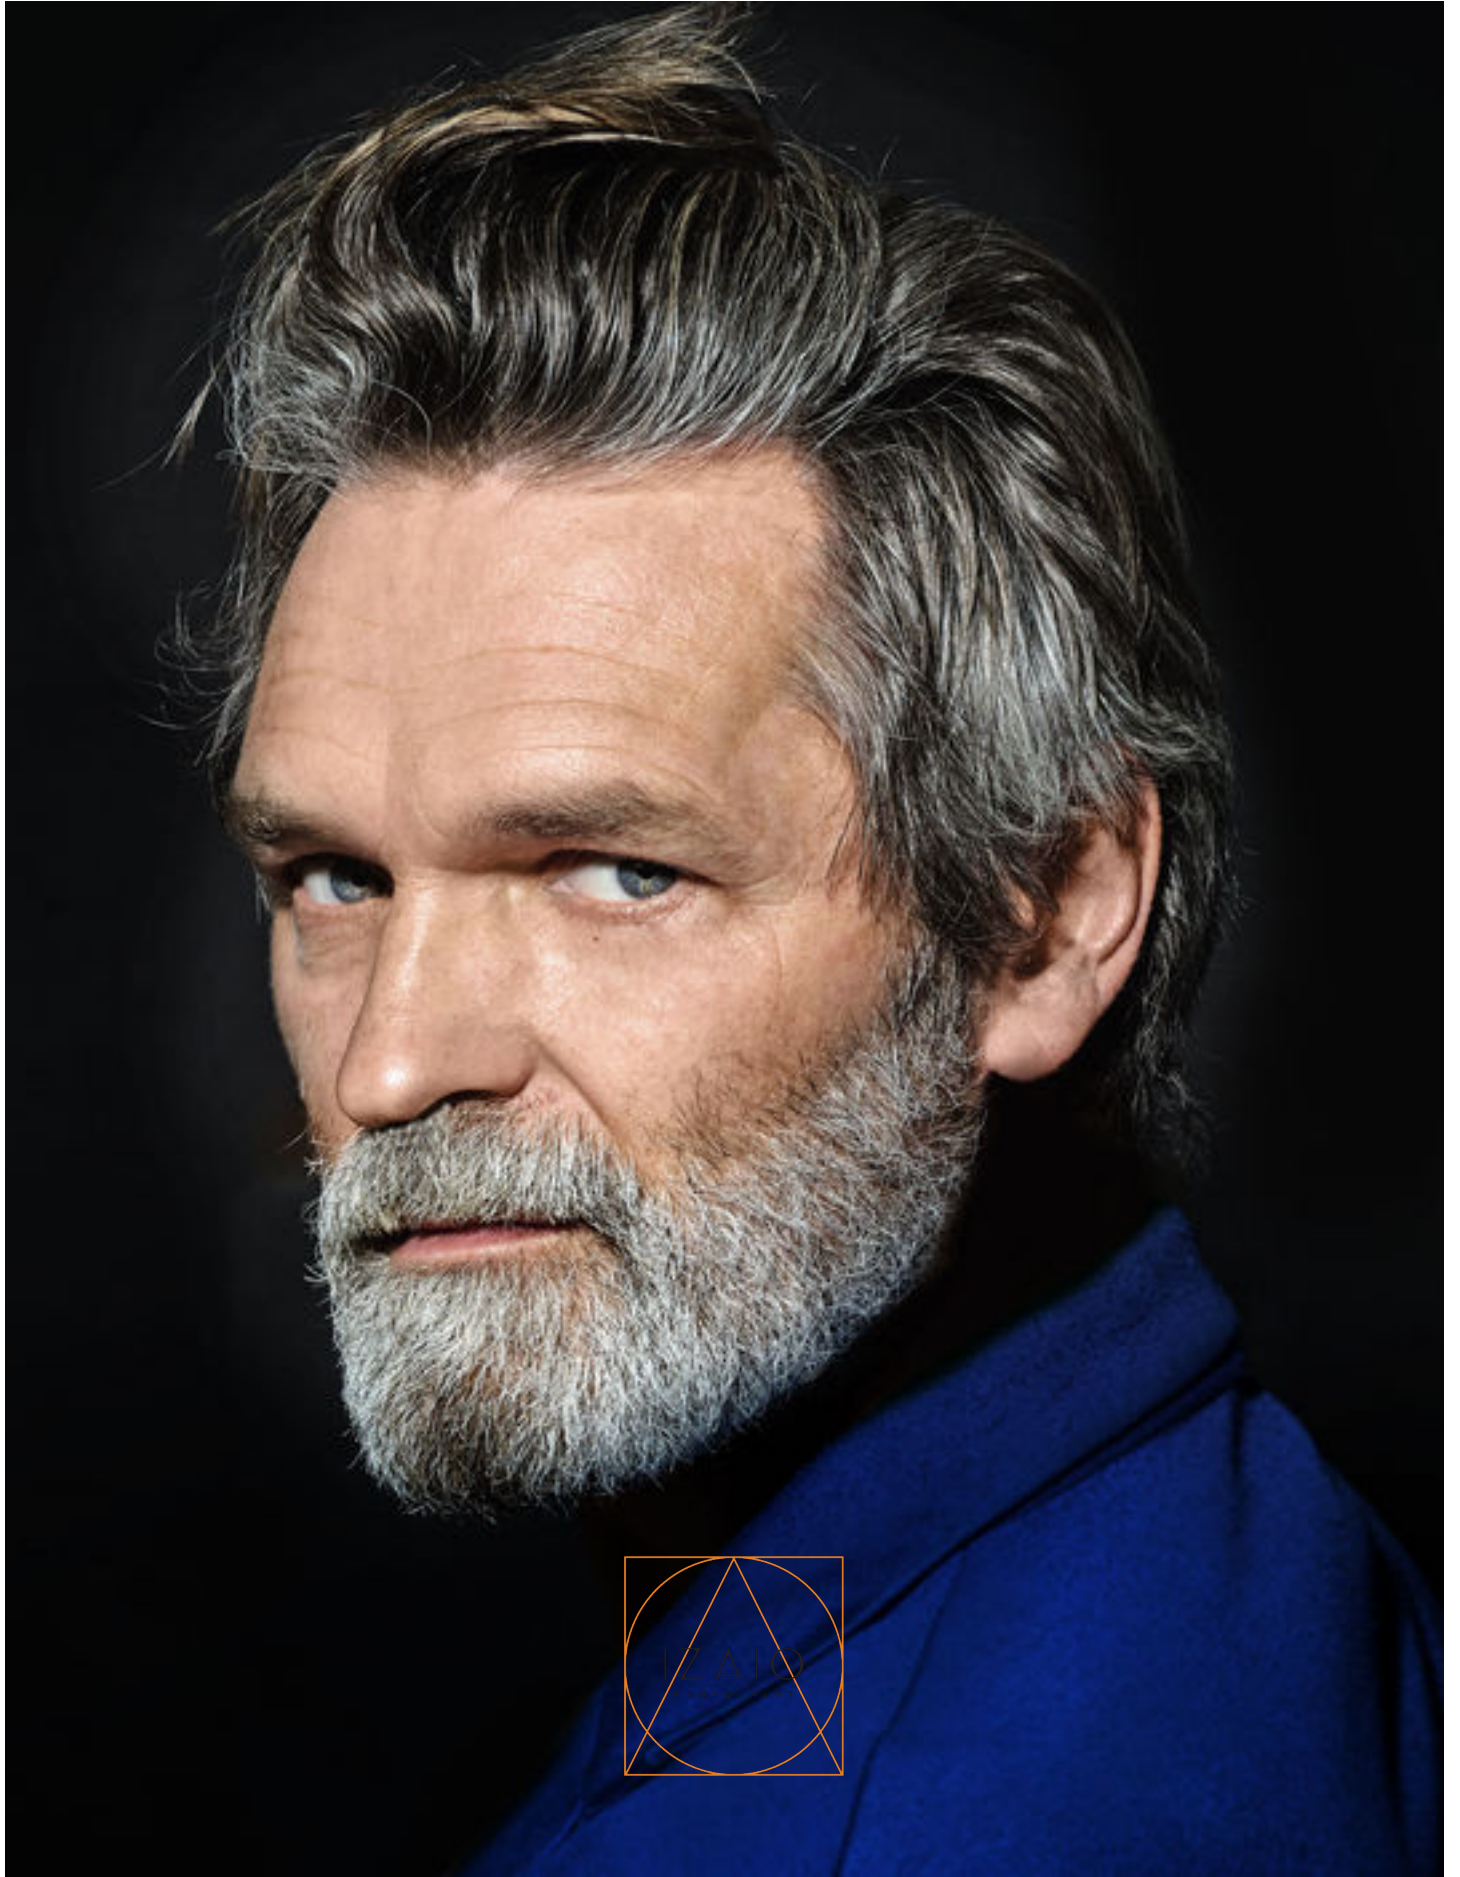

HEIGHT	SUIT	SHOES	EYES	HAIR
184	48	43	BLUE GREY	SALTPEPPER

JOHANNES BUTTLER

HEIGHT	SUIT	SHOES	EYES	HAIR
184	48	43	BLUE GREY	SALTPEPPER

JOHANNES BUTTLER

HEIGHT	SUIT	SHOES	EYES	HAIR
184	48	43	BLUE GREY	SALTPEPPER