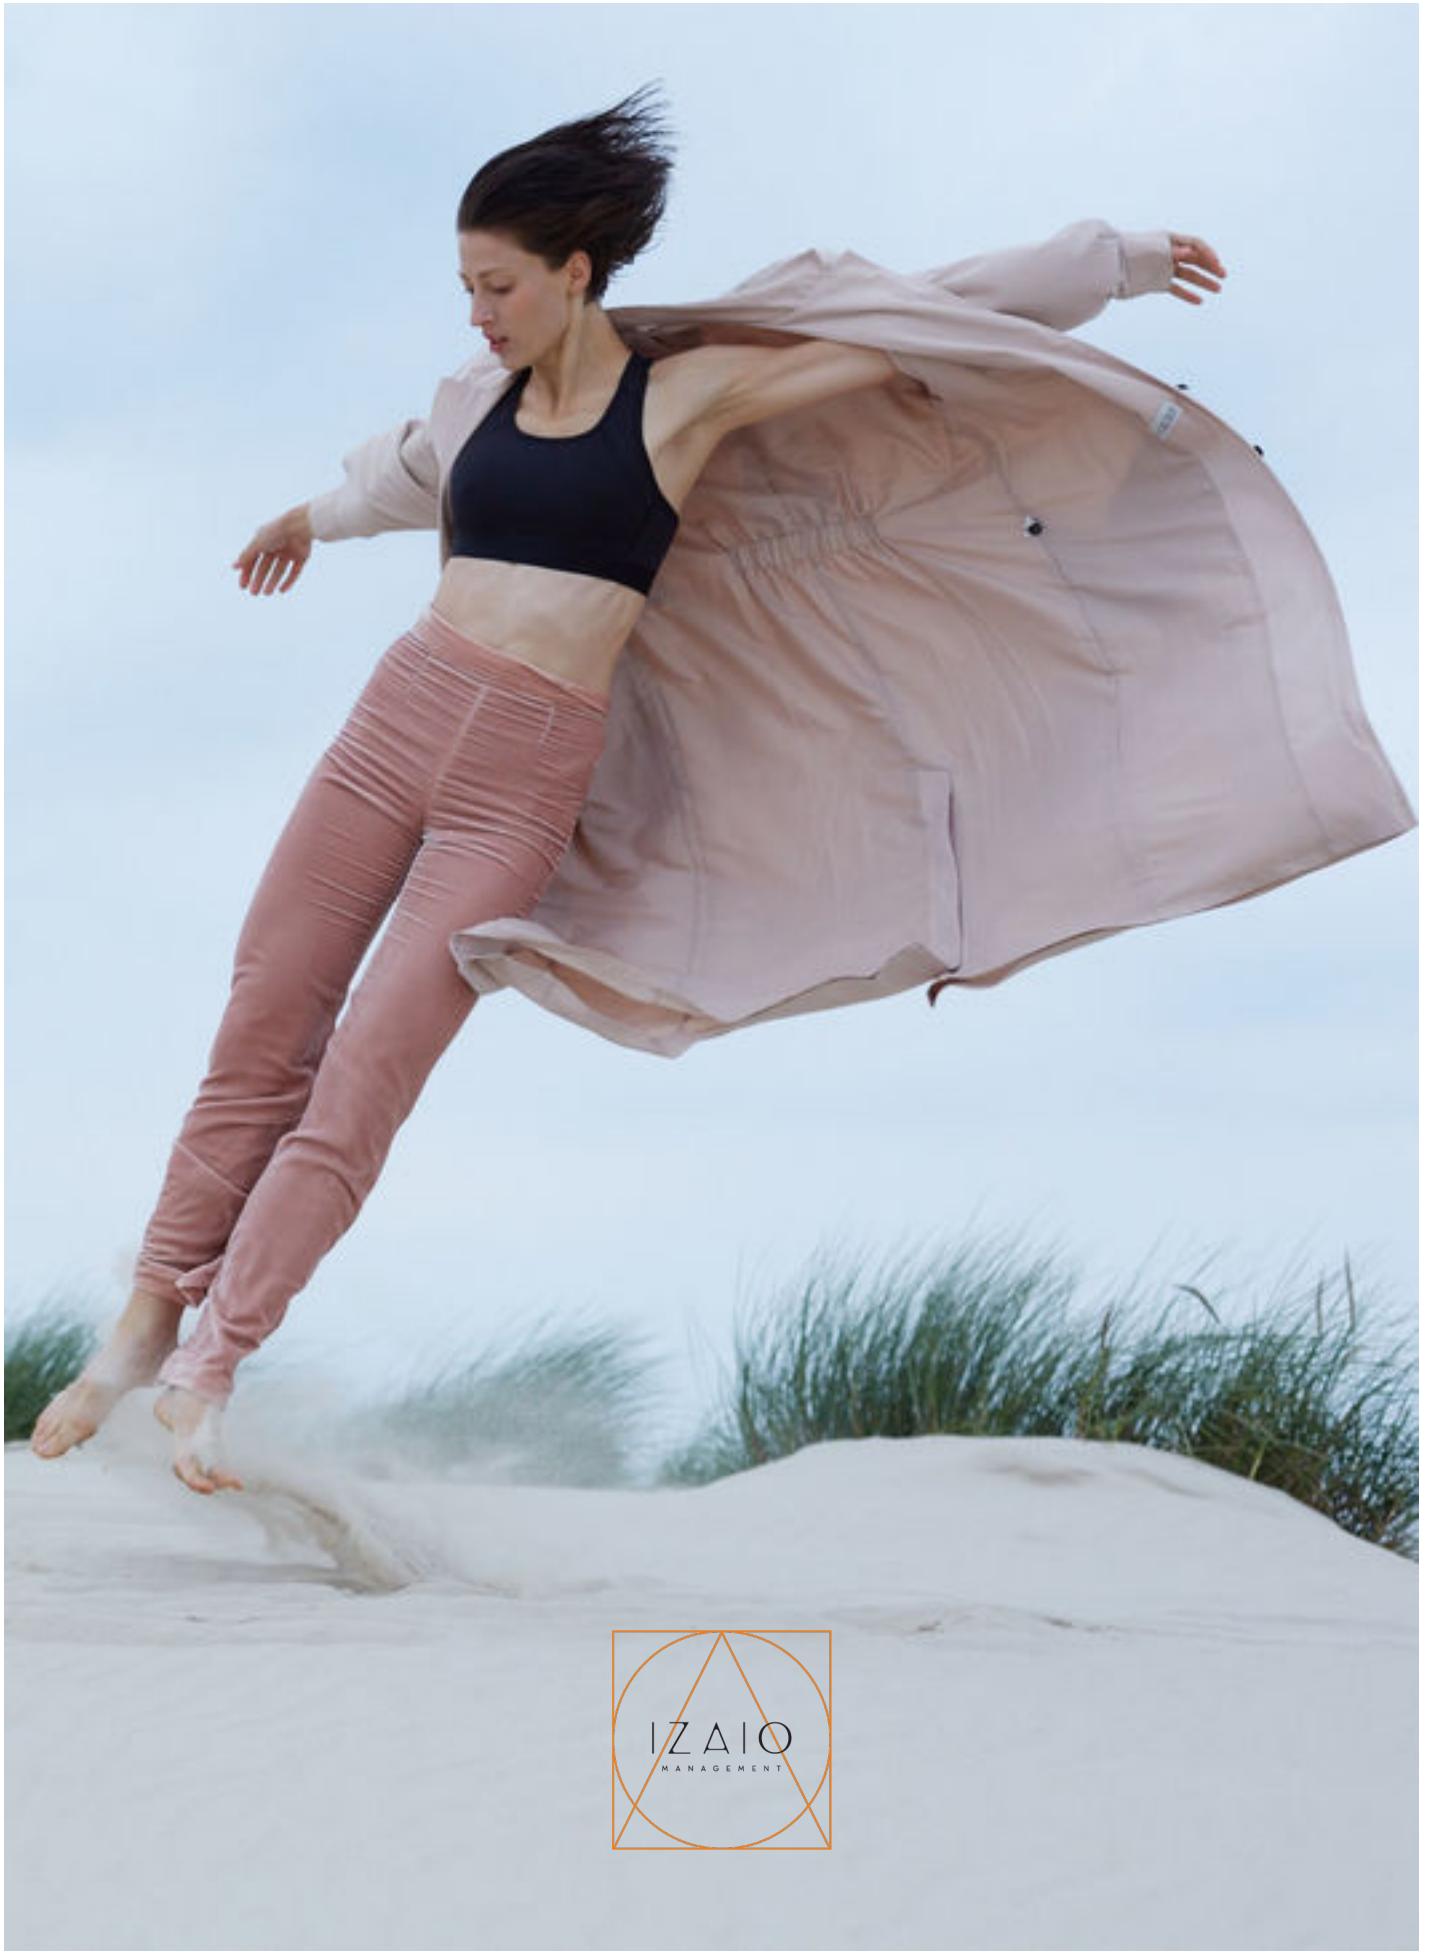

JULIA SCHUNEVITSCH

HEIGHT	BUST	WAIST	HIPS	DRESS	SHOES	EYES	HAIR
179	84	64	93	36	40	BRAUN-GRÜN	BRAUN