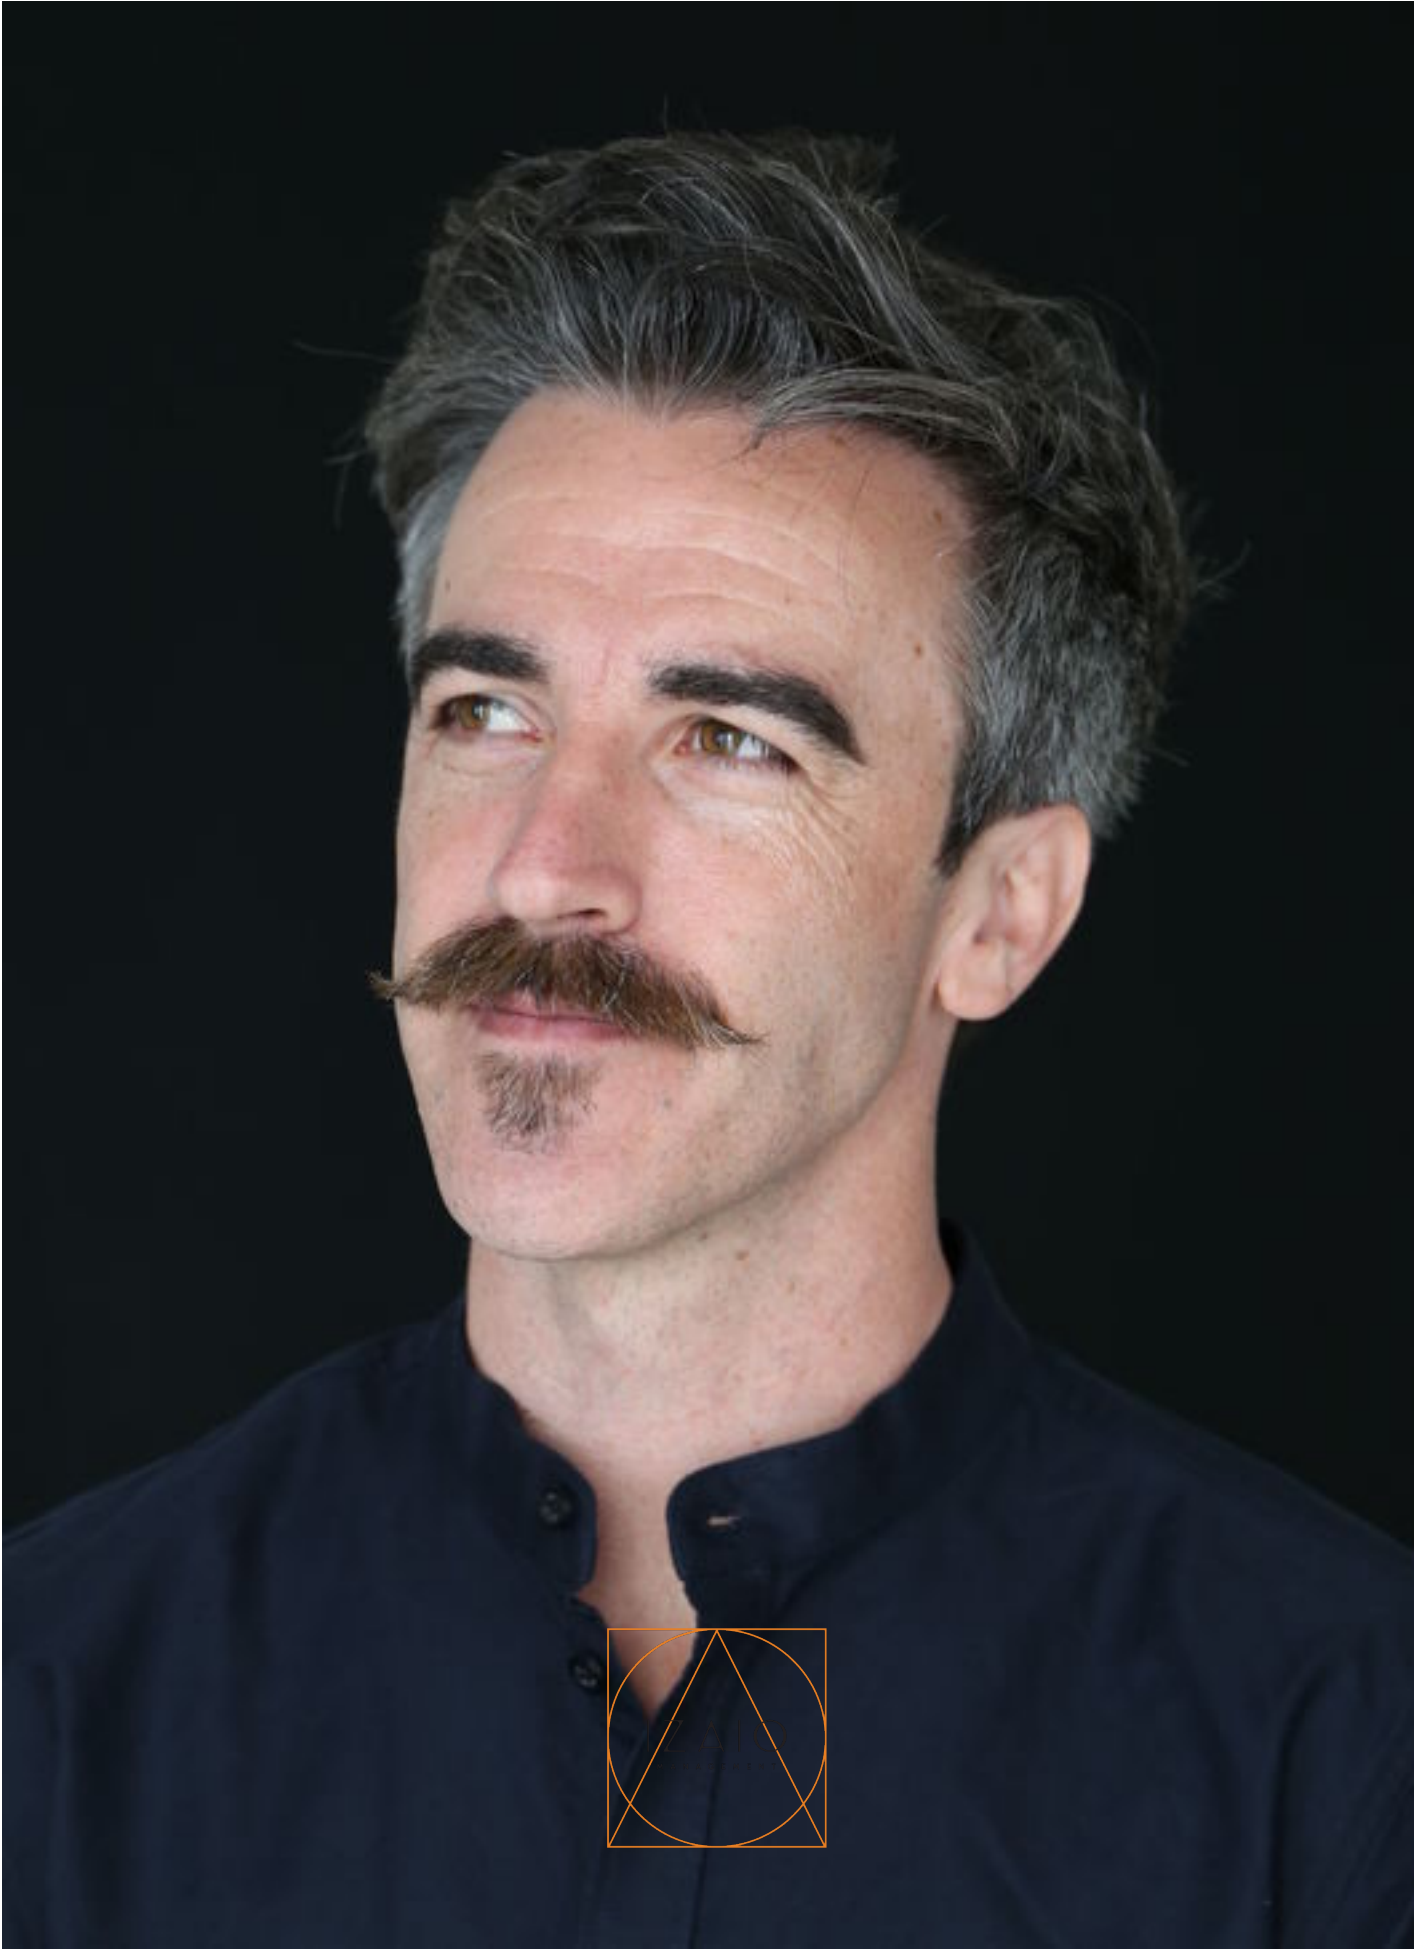

# LUCIAN

HEIGHT	SUIT	SHOES	EYES	HAIR
180	48	43	HAZEL	SALTPEPPER