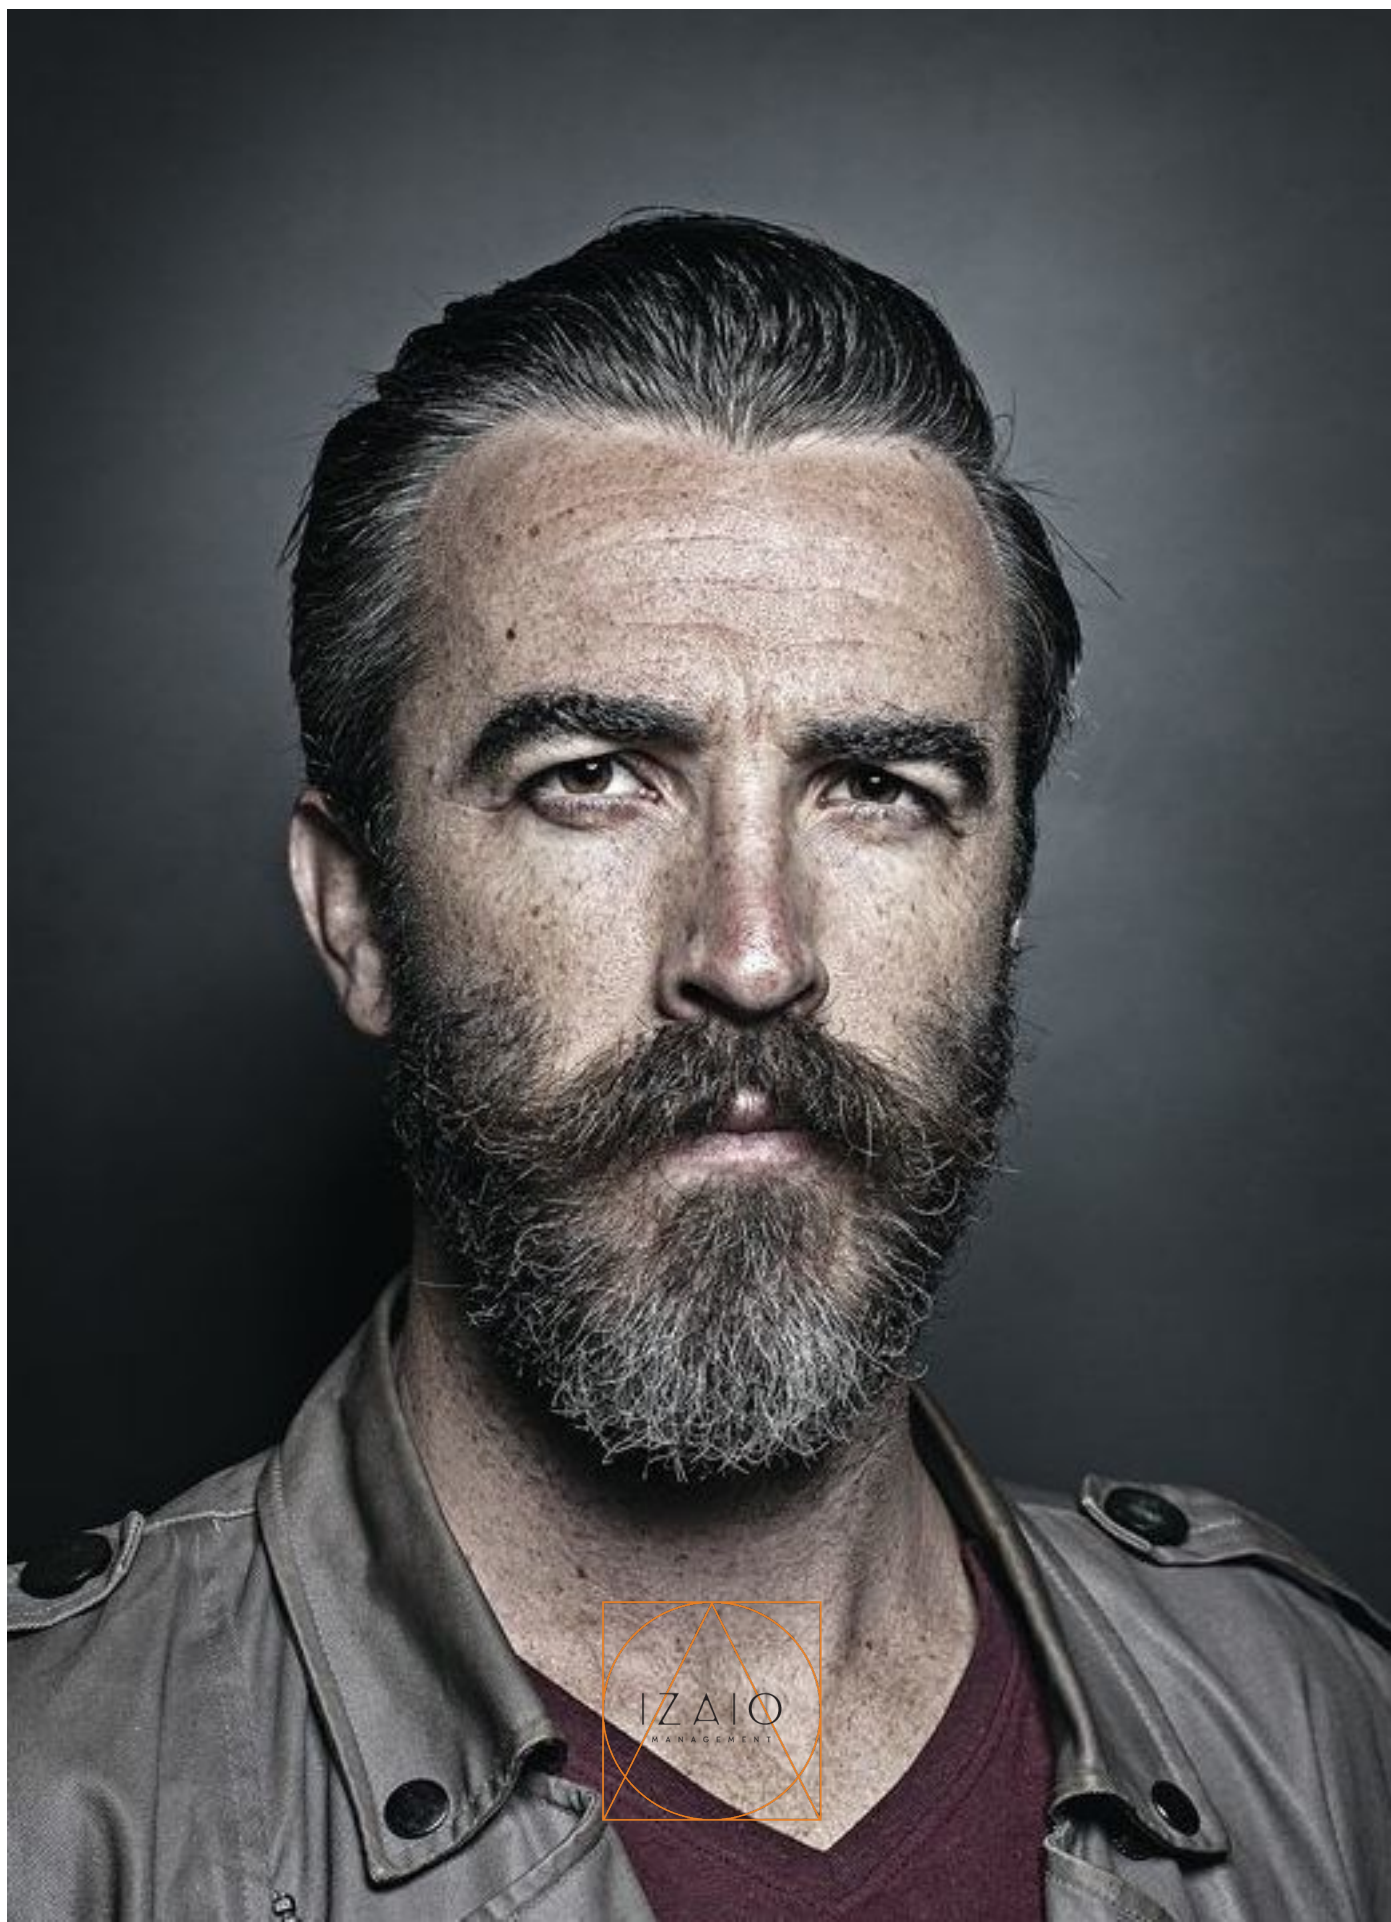

LUCIAN

HEIGHT	SUIT	SHOES	EYES	HAIR
180	48	43	HAZEL	SALTPEPPER