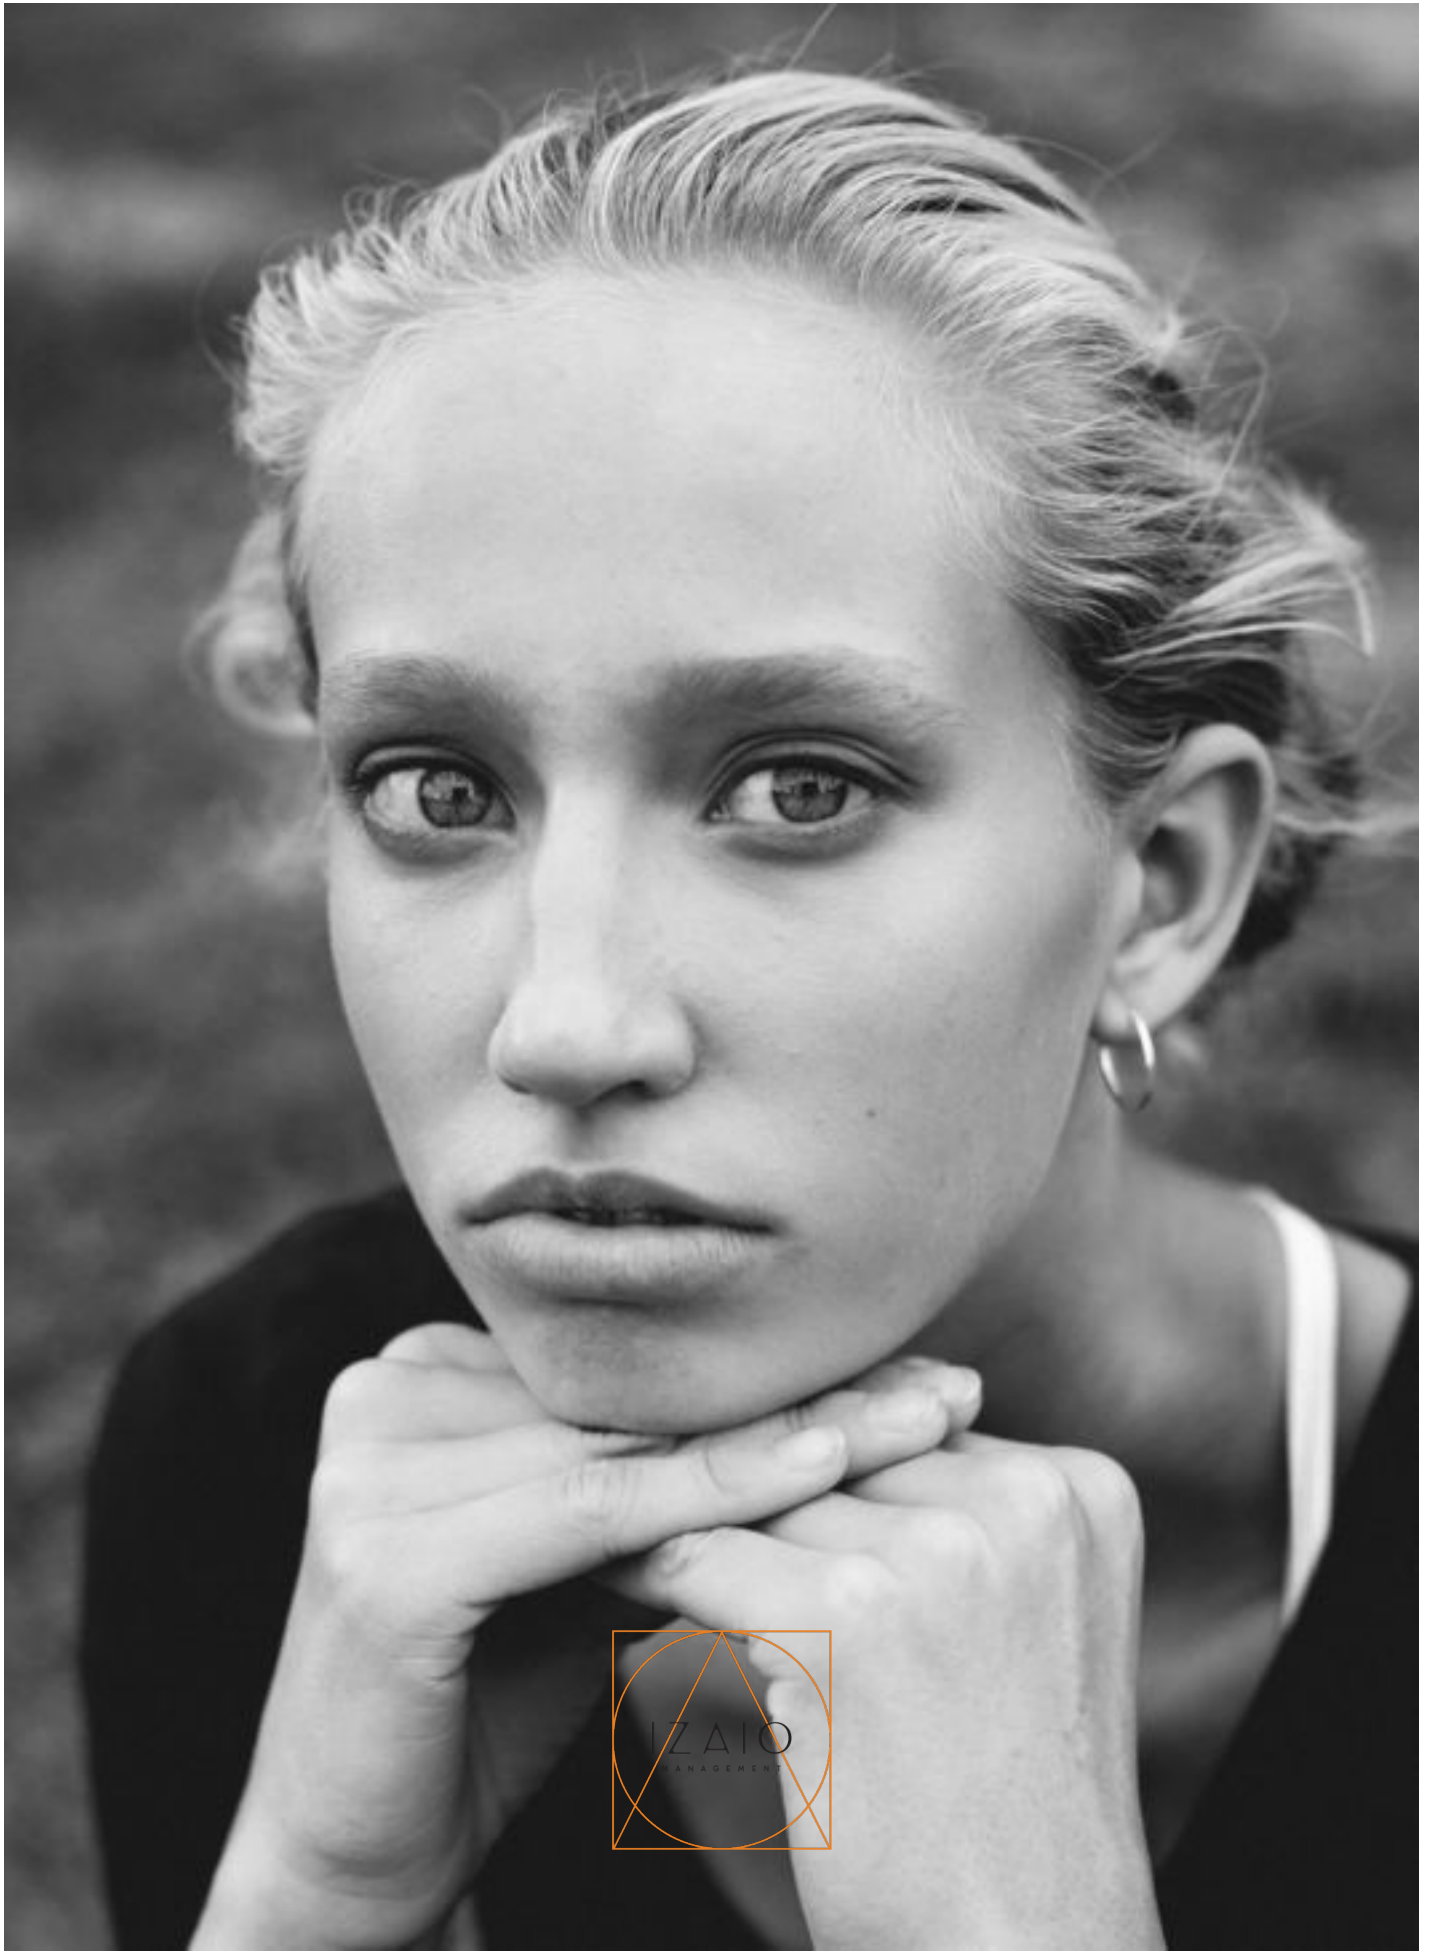

JULE PETERSEN

HEIGHT	BUST	WAIST	HIPS	SHOES	EYES	HAIR
176	81	65	93	41	BLUE	BLONDE