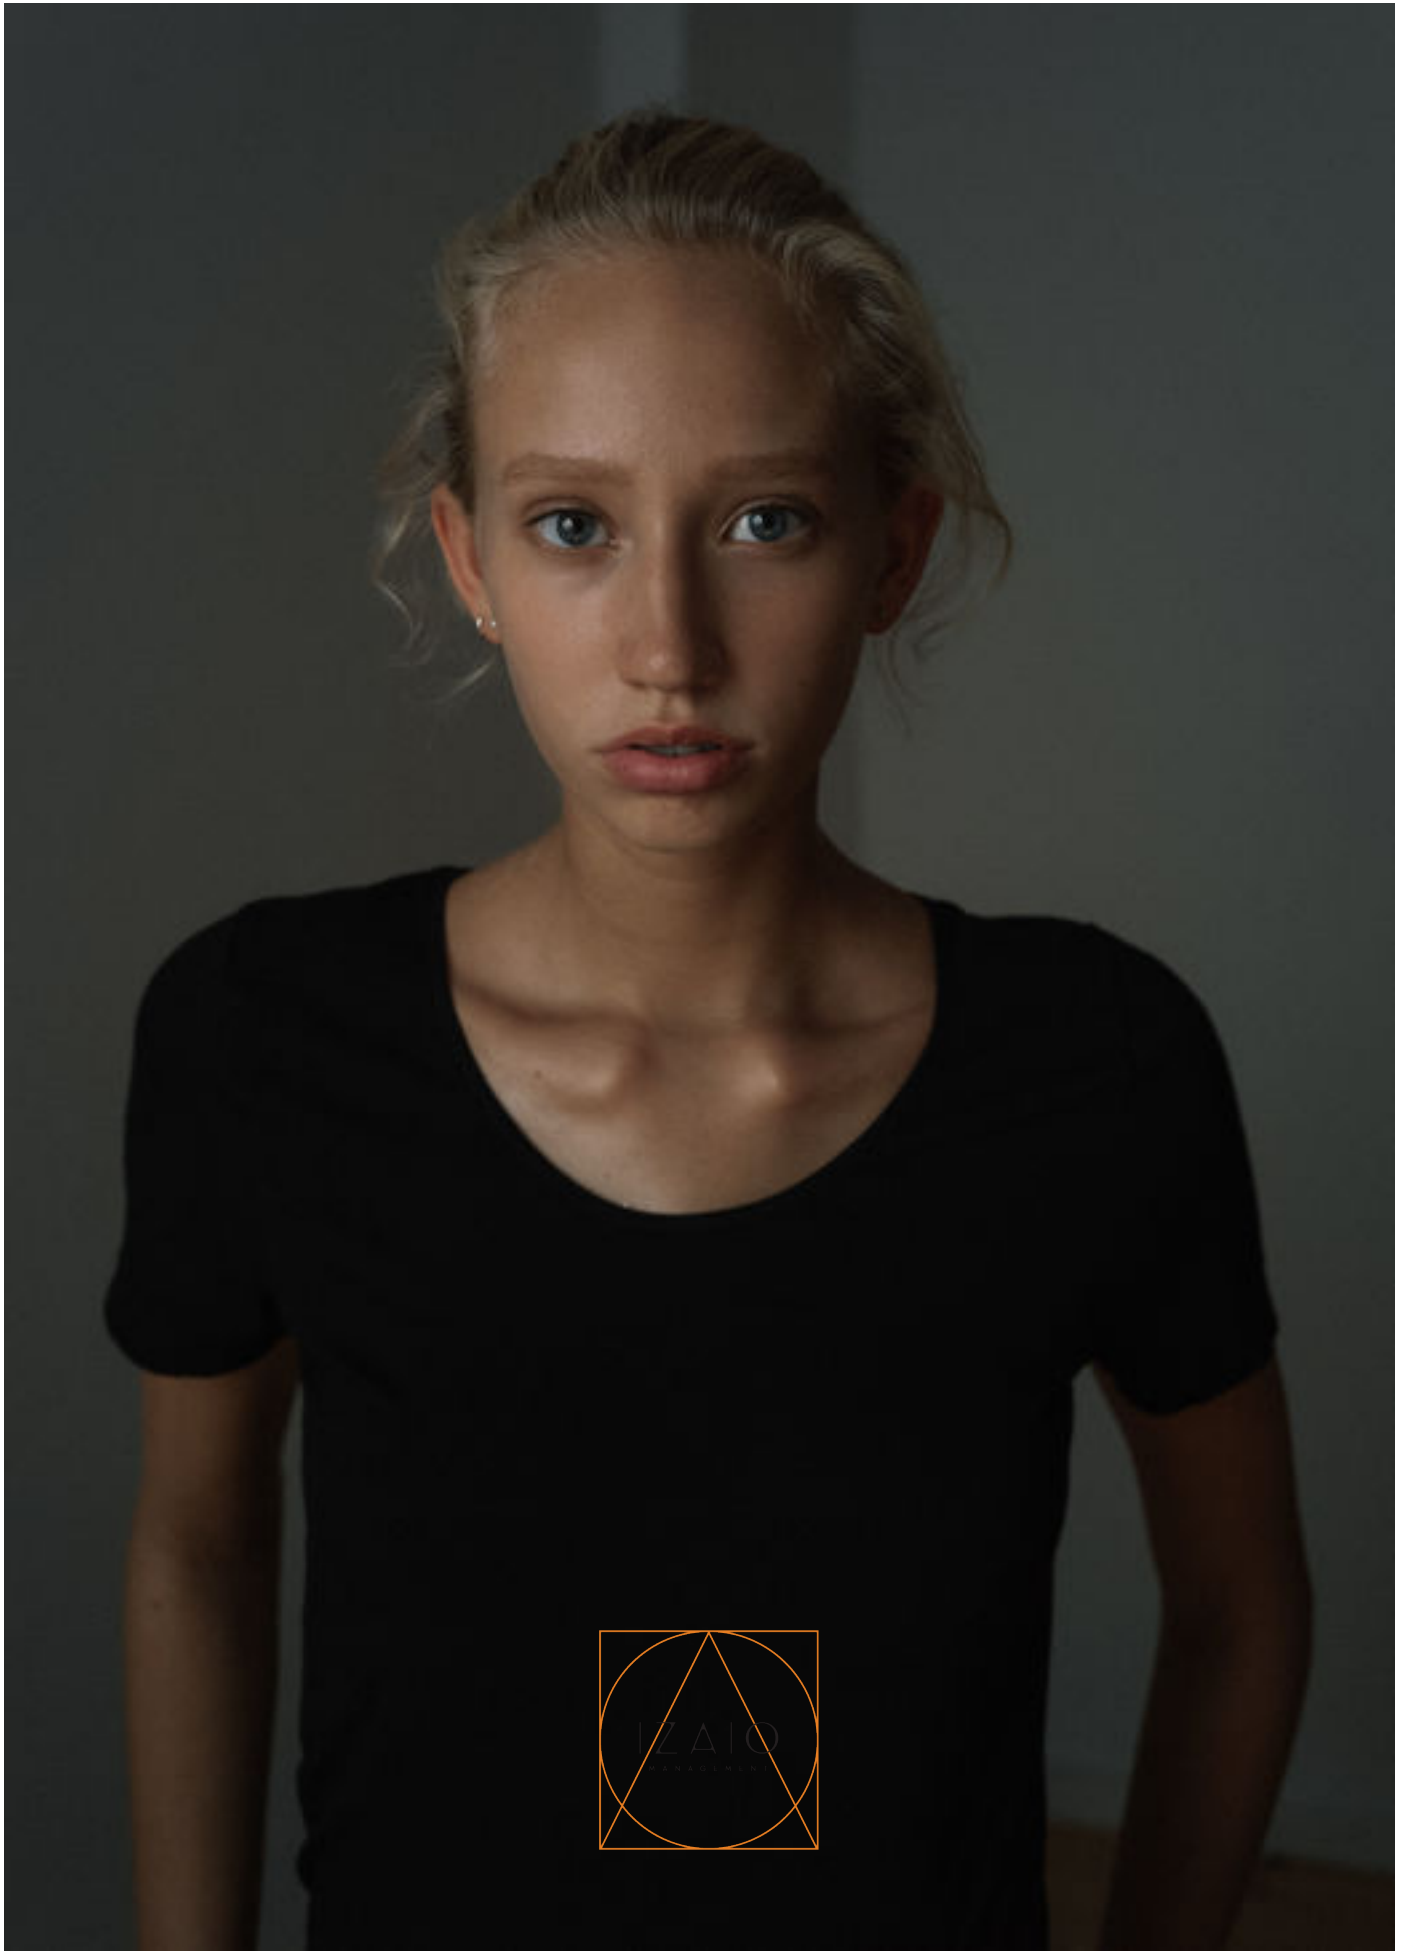

JULE PETERSEN

HEIGHT	BUST	WAIST	HIPS	SHOES	EYES	HAIR
176	81	65	93	41	BLUE	BLONDE