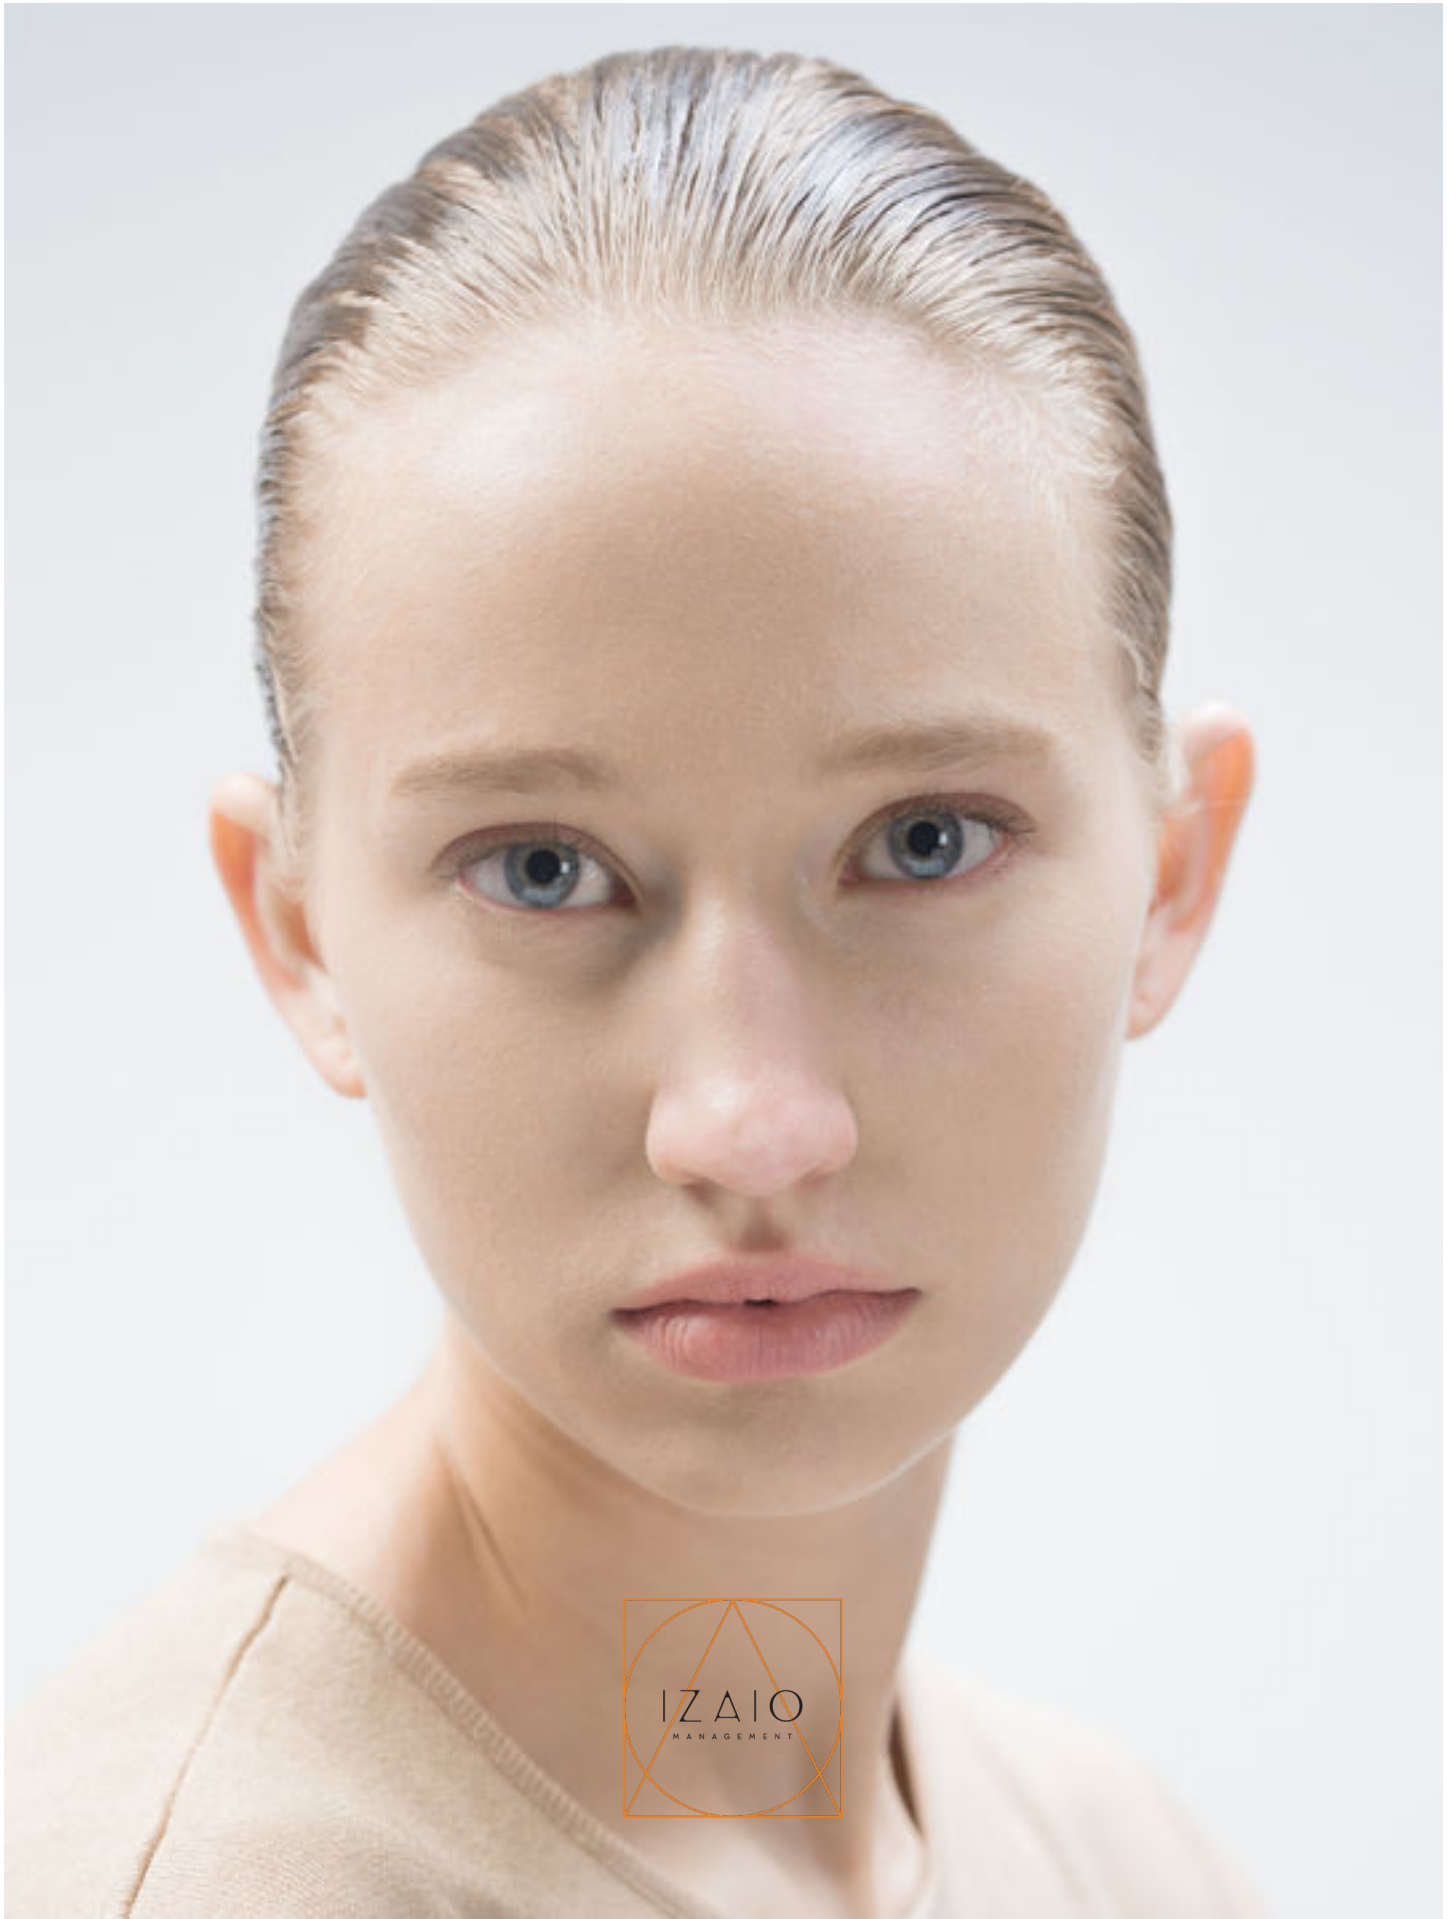

JULE PETERSEN

HEIGHT	BUST	WAIST	HIPS	SHOES	EYES	HAIR
176	81	65	93	41	BLUE	BLONDE