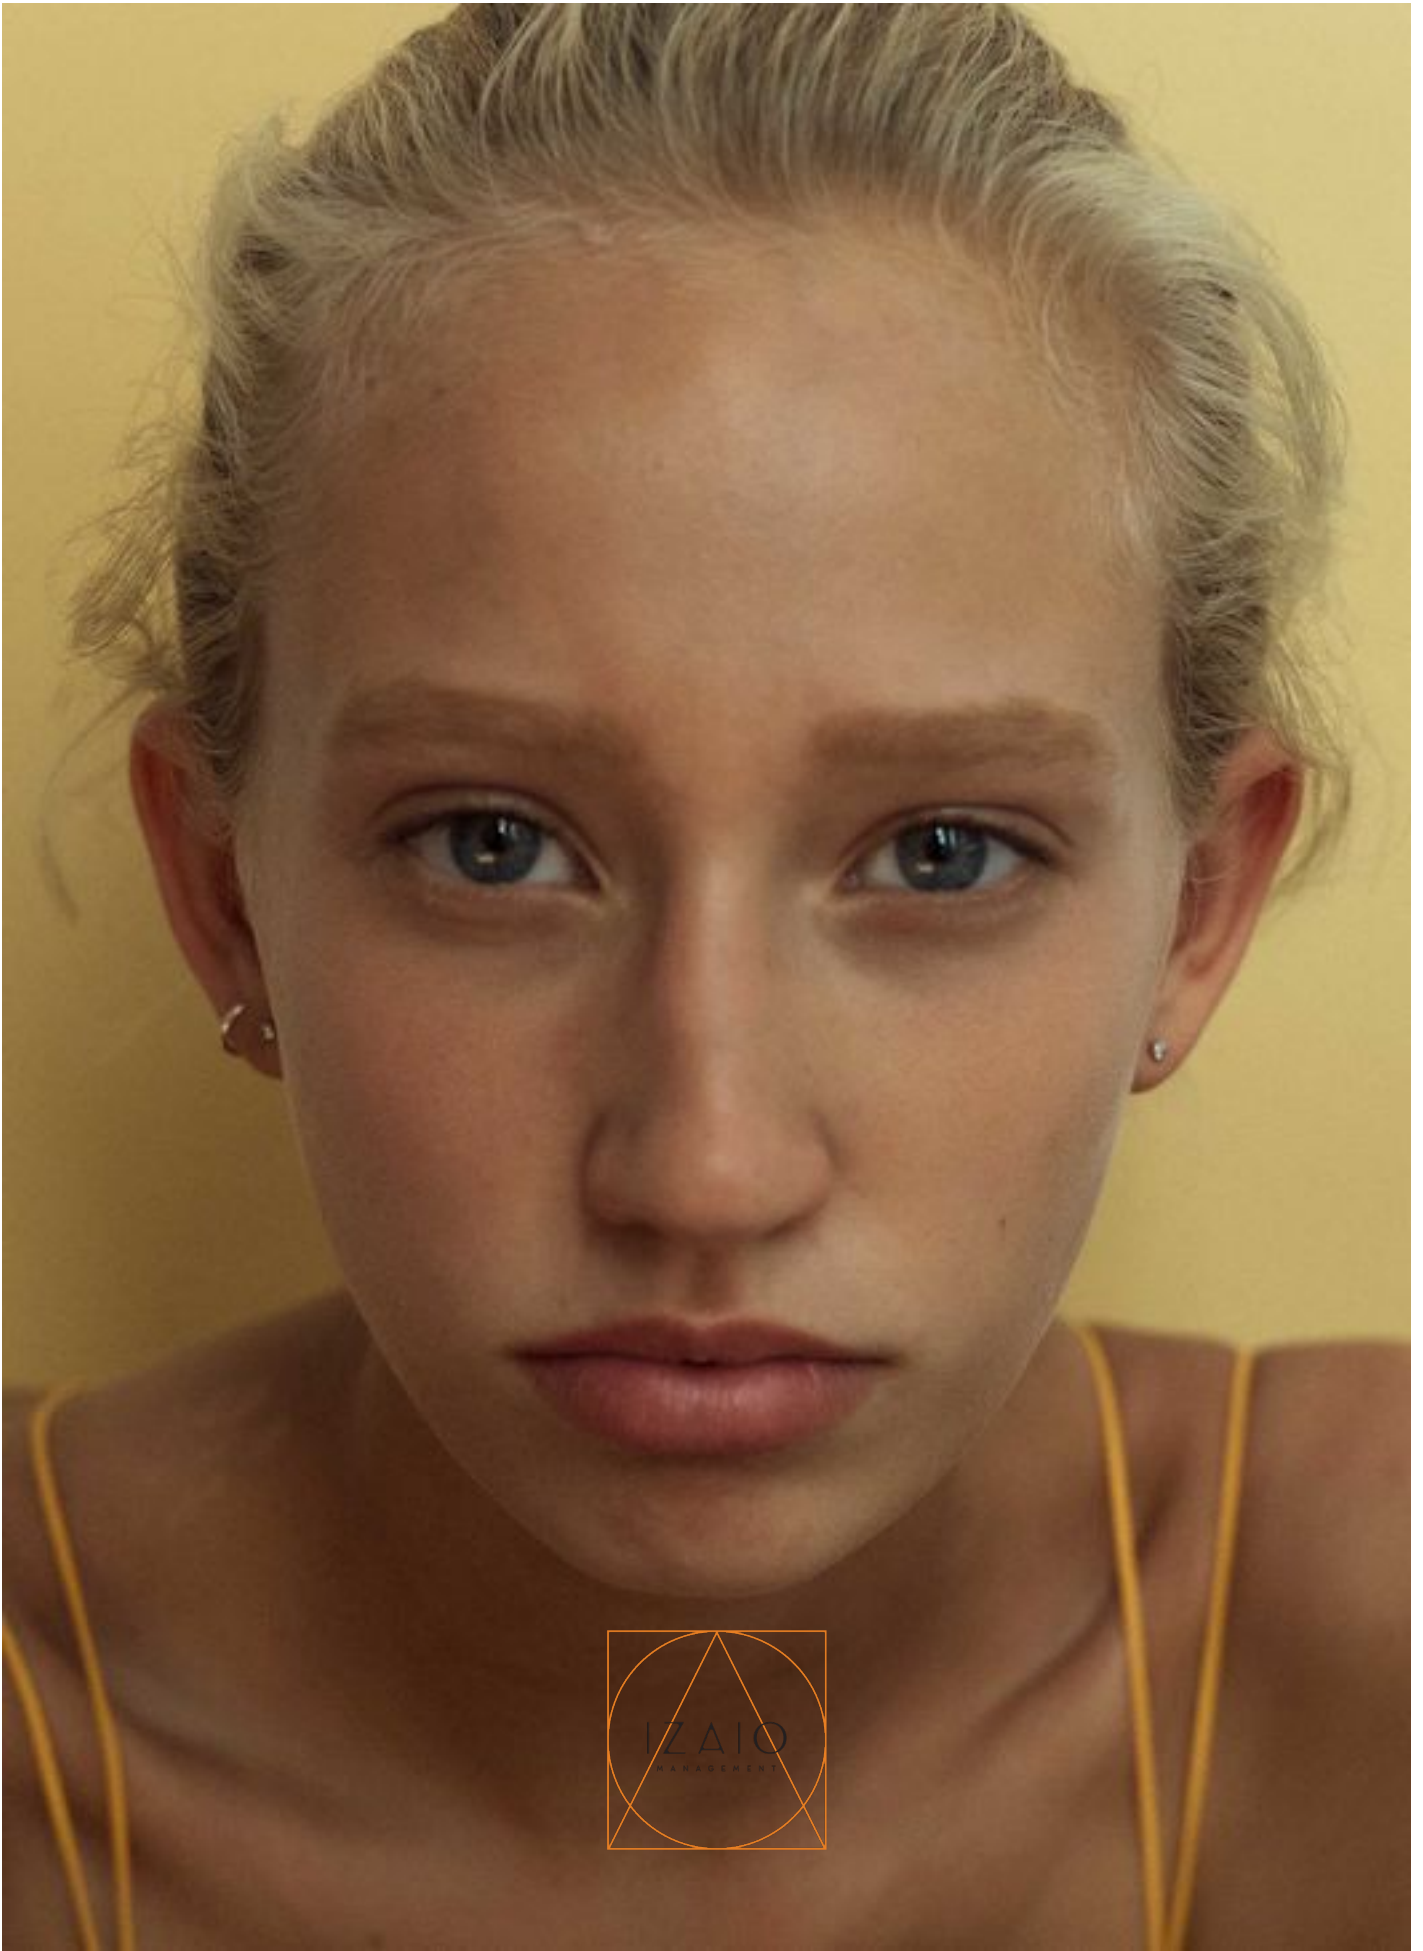

JULE PETERSEN

HEIGHT	BUST	WAIST	HIPS	SHOES	EYES	HAIR
176	81	65	93	41	BLUE	BLONDE