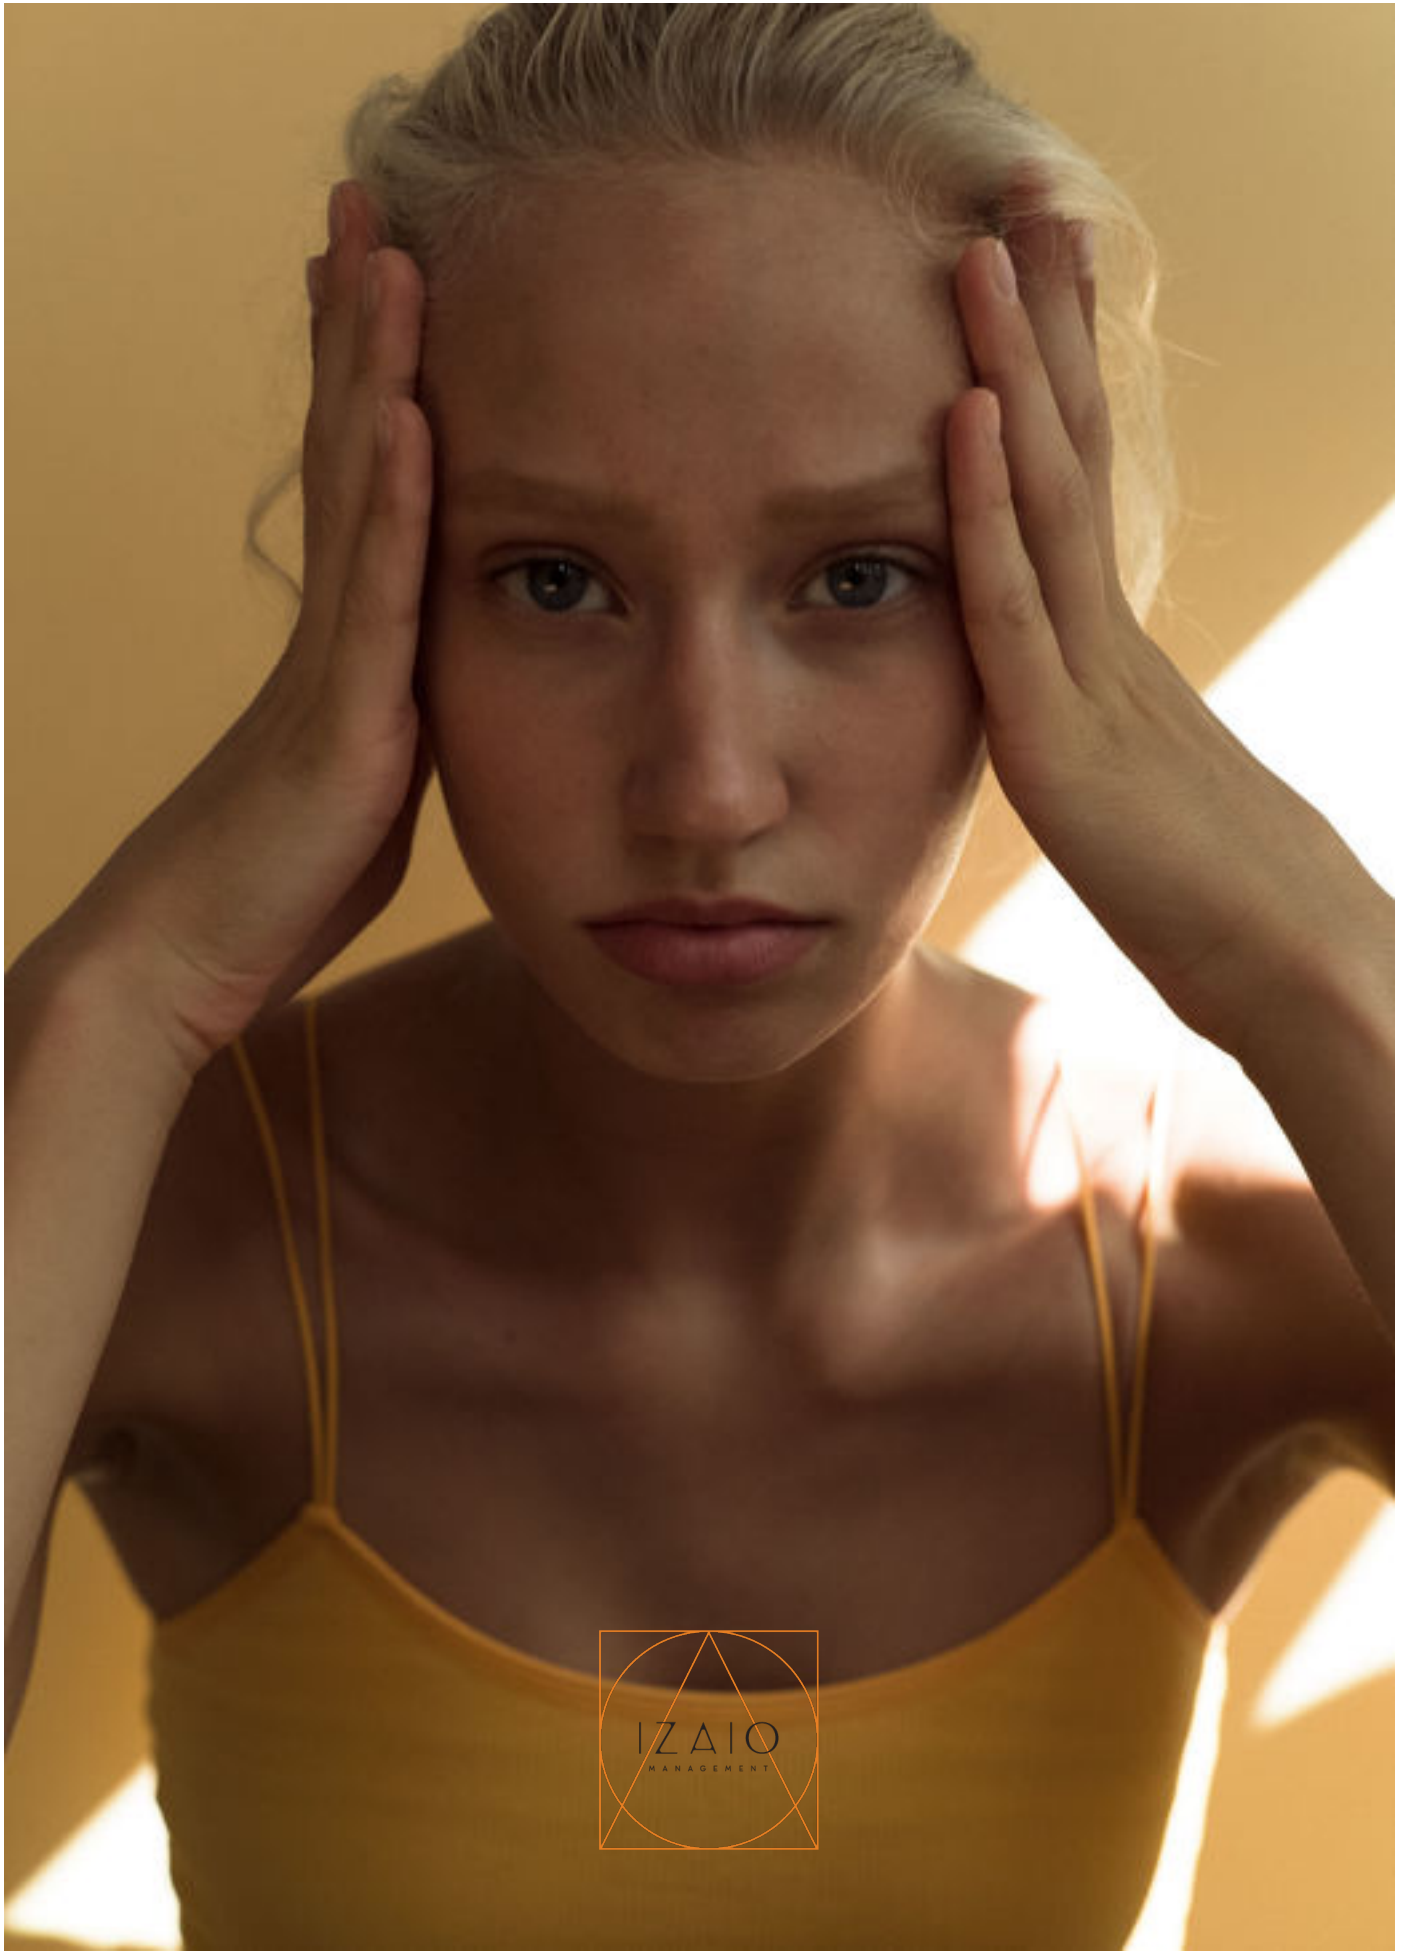

JULE PETERSEN

HEIGHT	BUST	WAIST	HIPS	SHOES	EYES	HAIR
176	81	65	93	41	BLUE	BLONDE