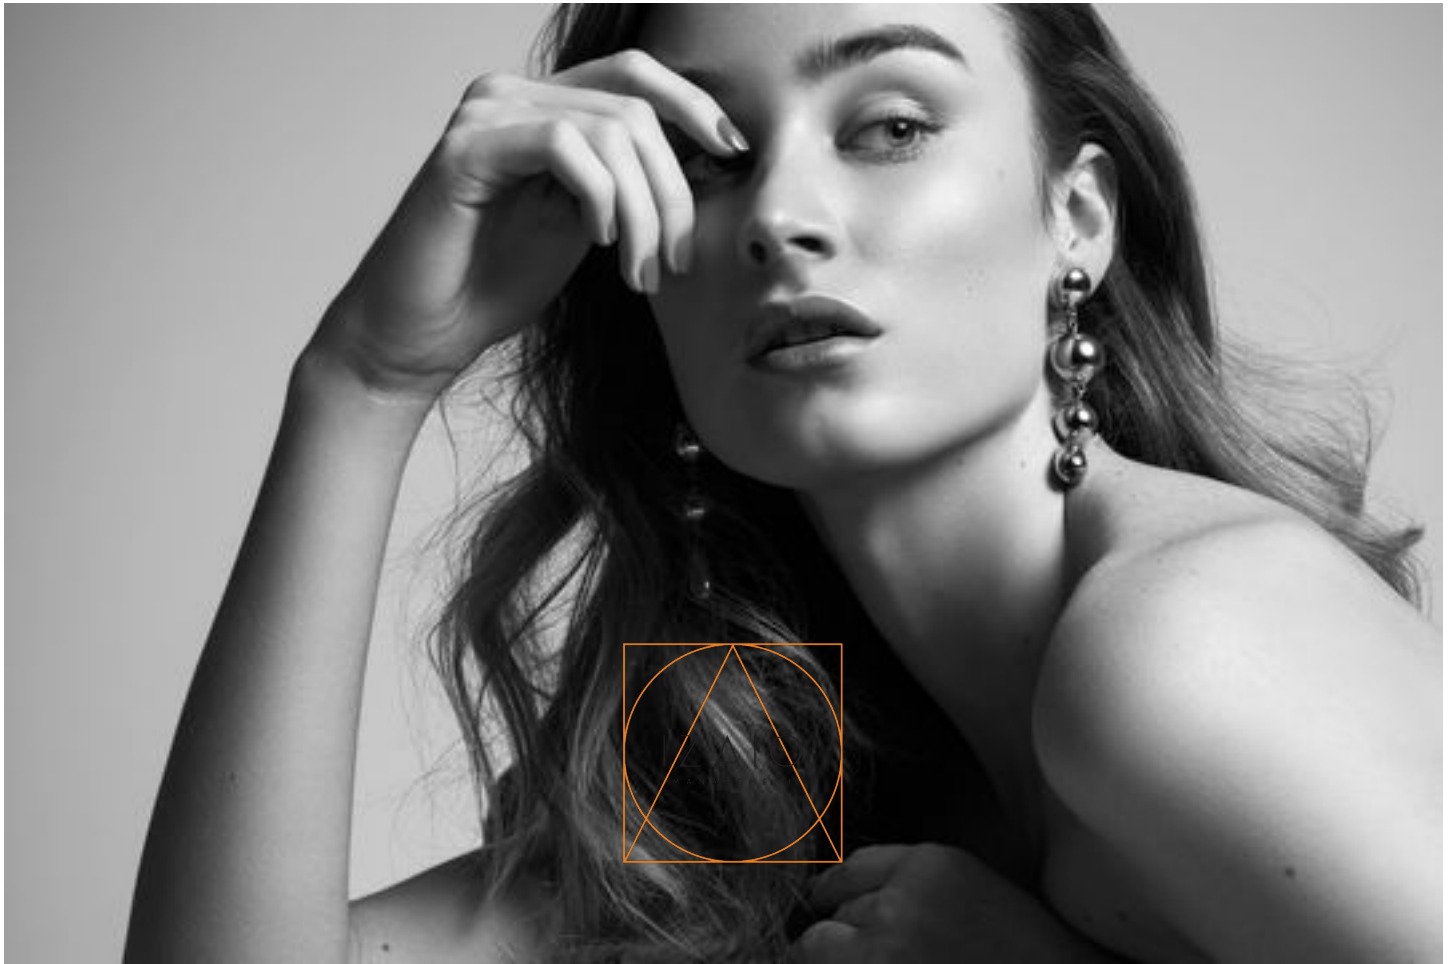

HEIGHT	BUST	WAIST	HIPS	DRESS	SHOES	EYES	HAIR
183	93	62	88	36	41	BLUE	BLONDE

MICKY HES

HEIGHT	BUST	WAIST	HIPS	DRESS	SHOES	EYES	HAIR
183	93	62	88	36	41	BLUE	BLONDE

MICKY HES

HEIGHT	BUST	WAIST	HIPS	DRESS	SHOES	EYES	HAIR
183	93	62	88	36	41	BLUE	BLONDE