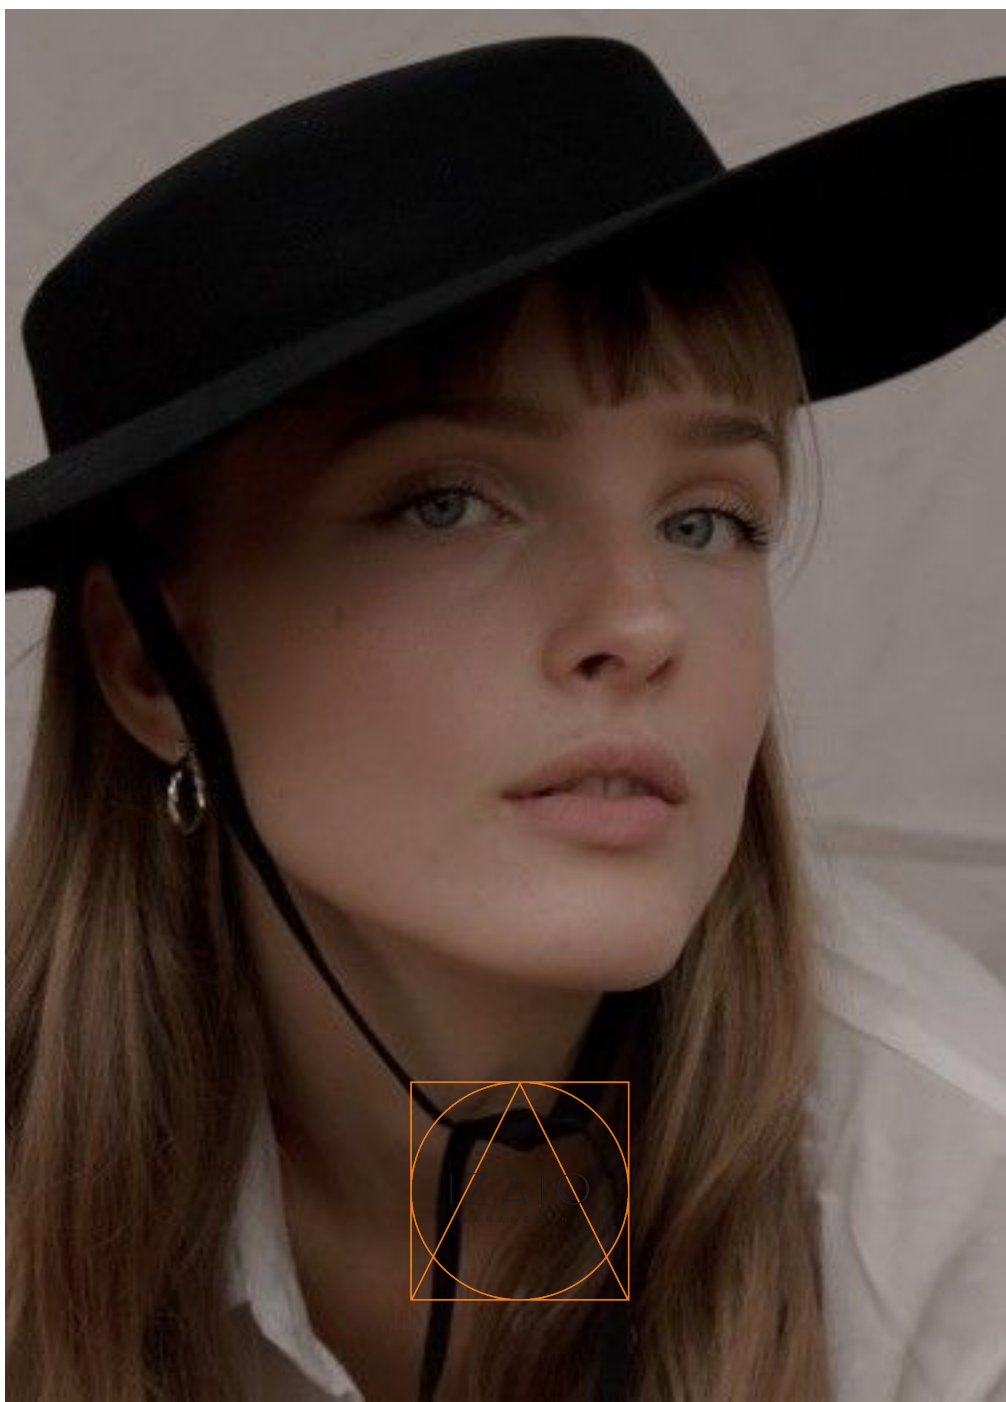

DORA FRANZ

HEIGHT	BUST	WAIST	HIPS	DRESS	SHOES	EYES	HAIR
171	78	59	86	34	38	BLUE	DARK BLONDE