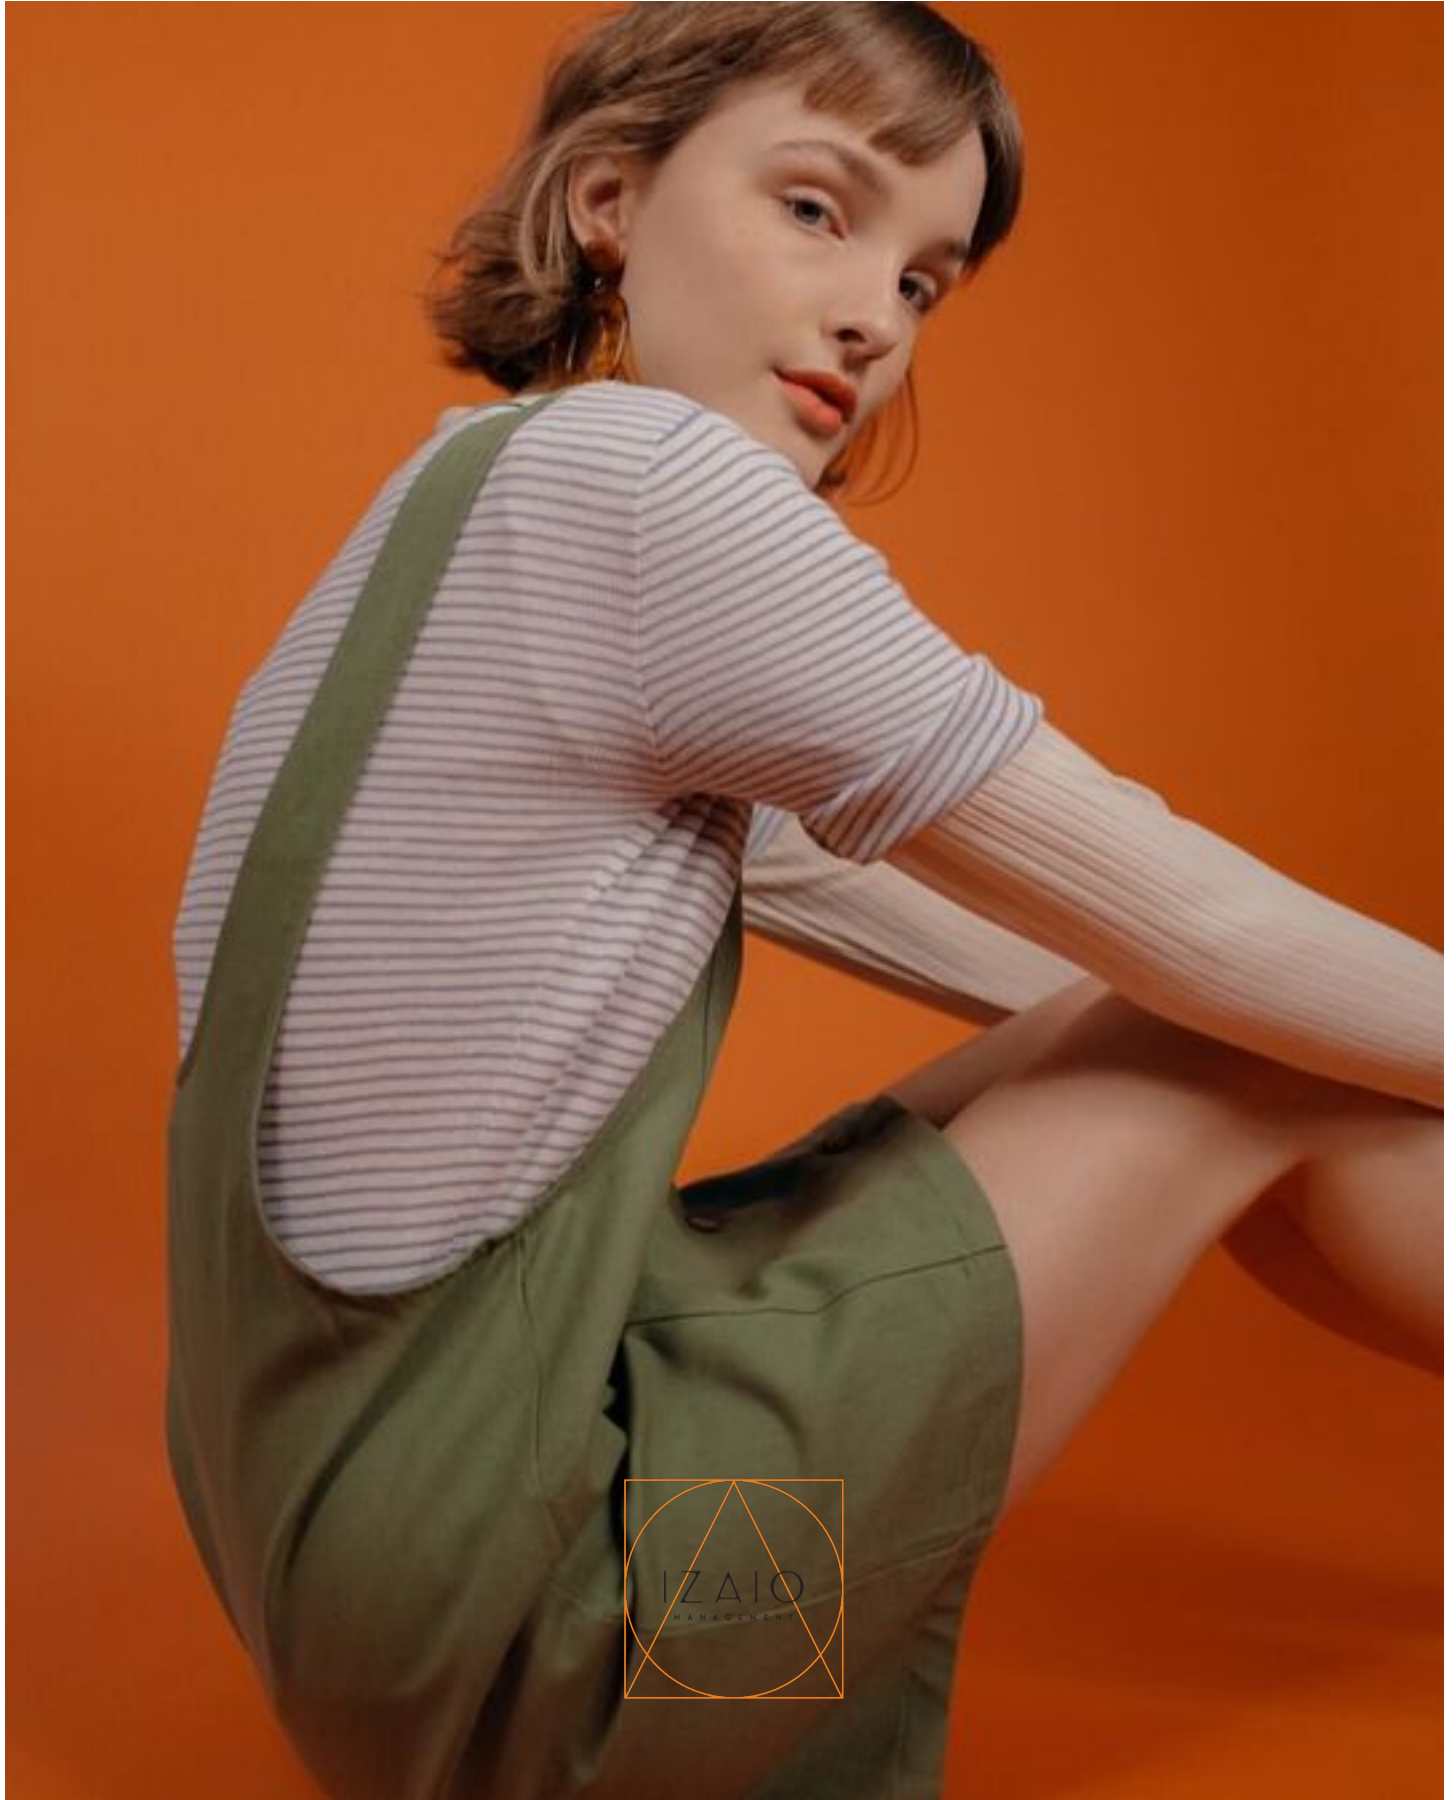

DORA FRANZ

HEIGHT	BUST	WAIST	HIPS	DRESS	SHOES	EYES	HAIR
171	78	59	86	34	38	BLUE	DARK BLONDE