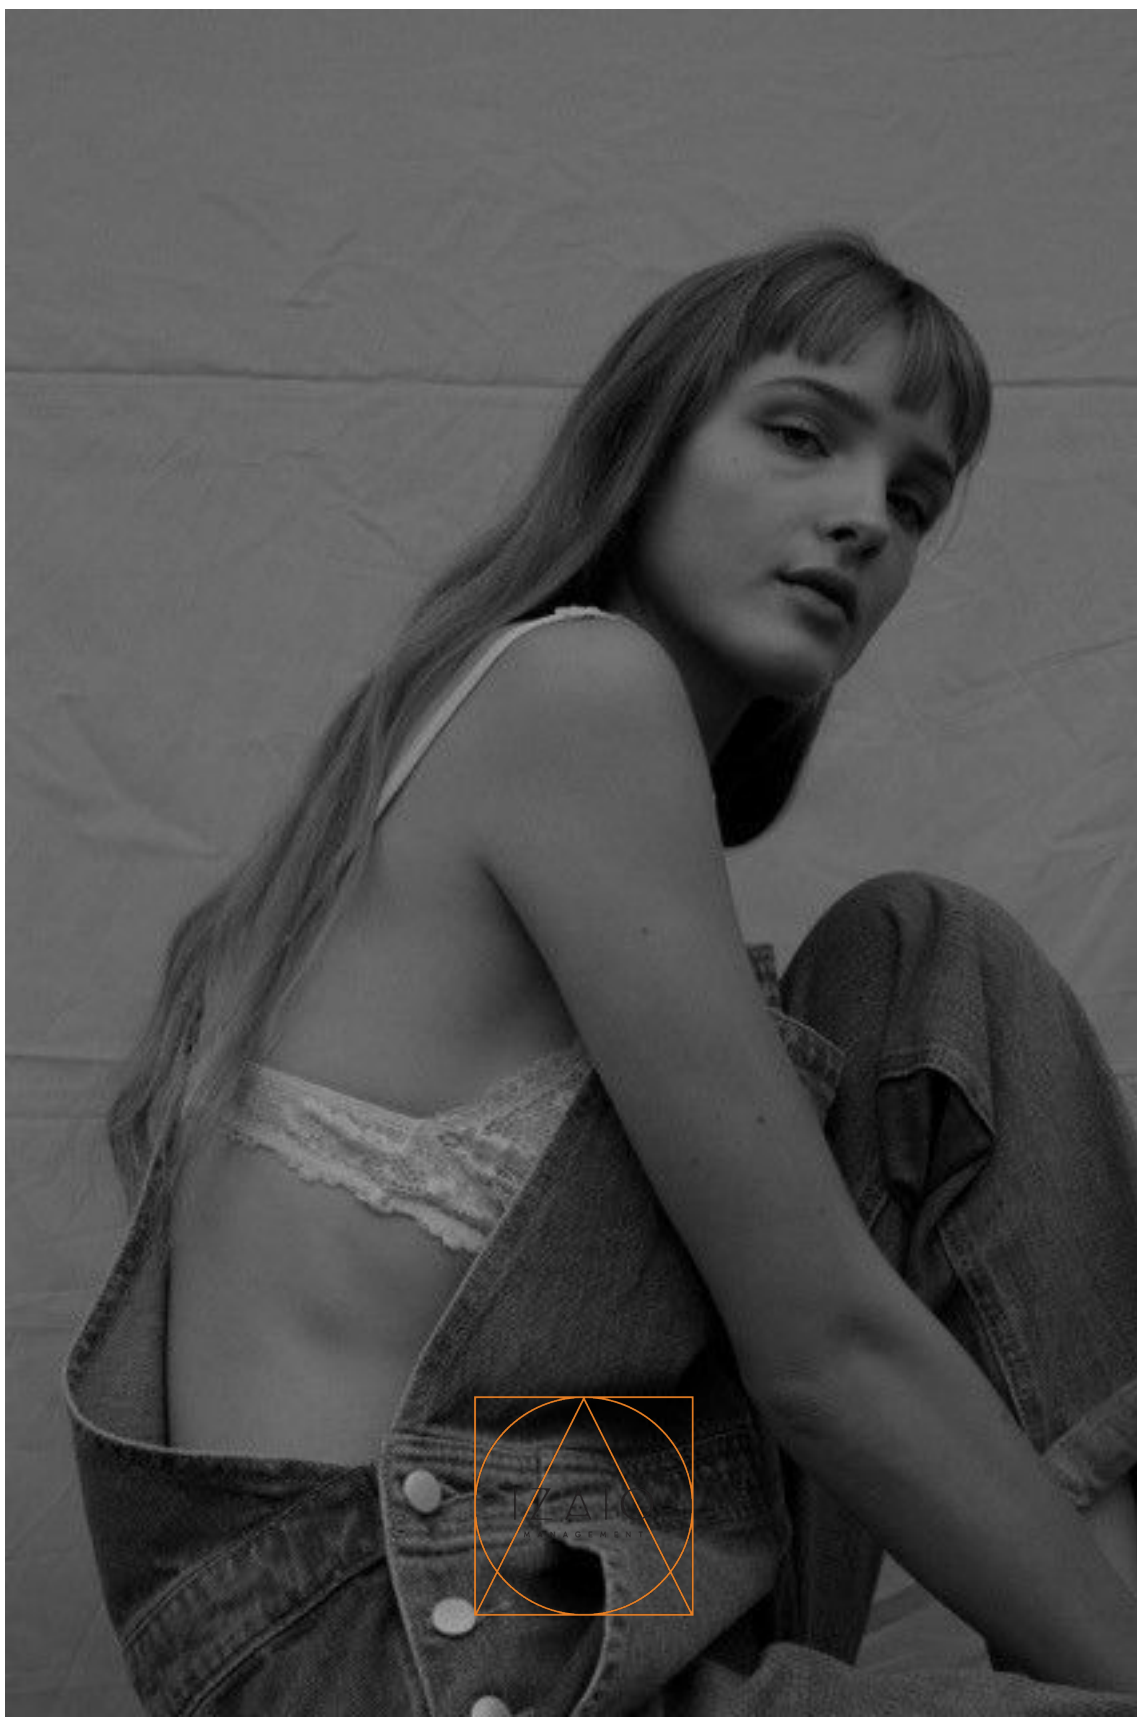

DORA FRANZ

HEIGHT	BUST	WAIST	HIPS	DRESS	SHOES	EYES	HAIR
171	78	59	86	34	38	BLUE	DARK BLONDE