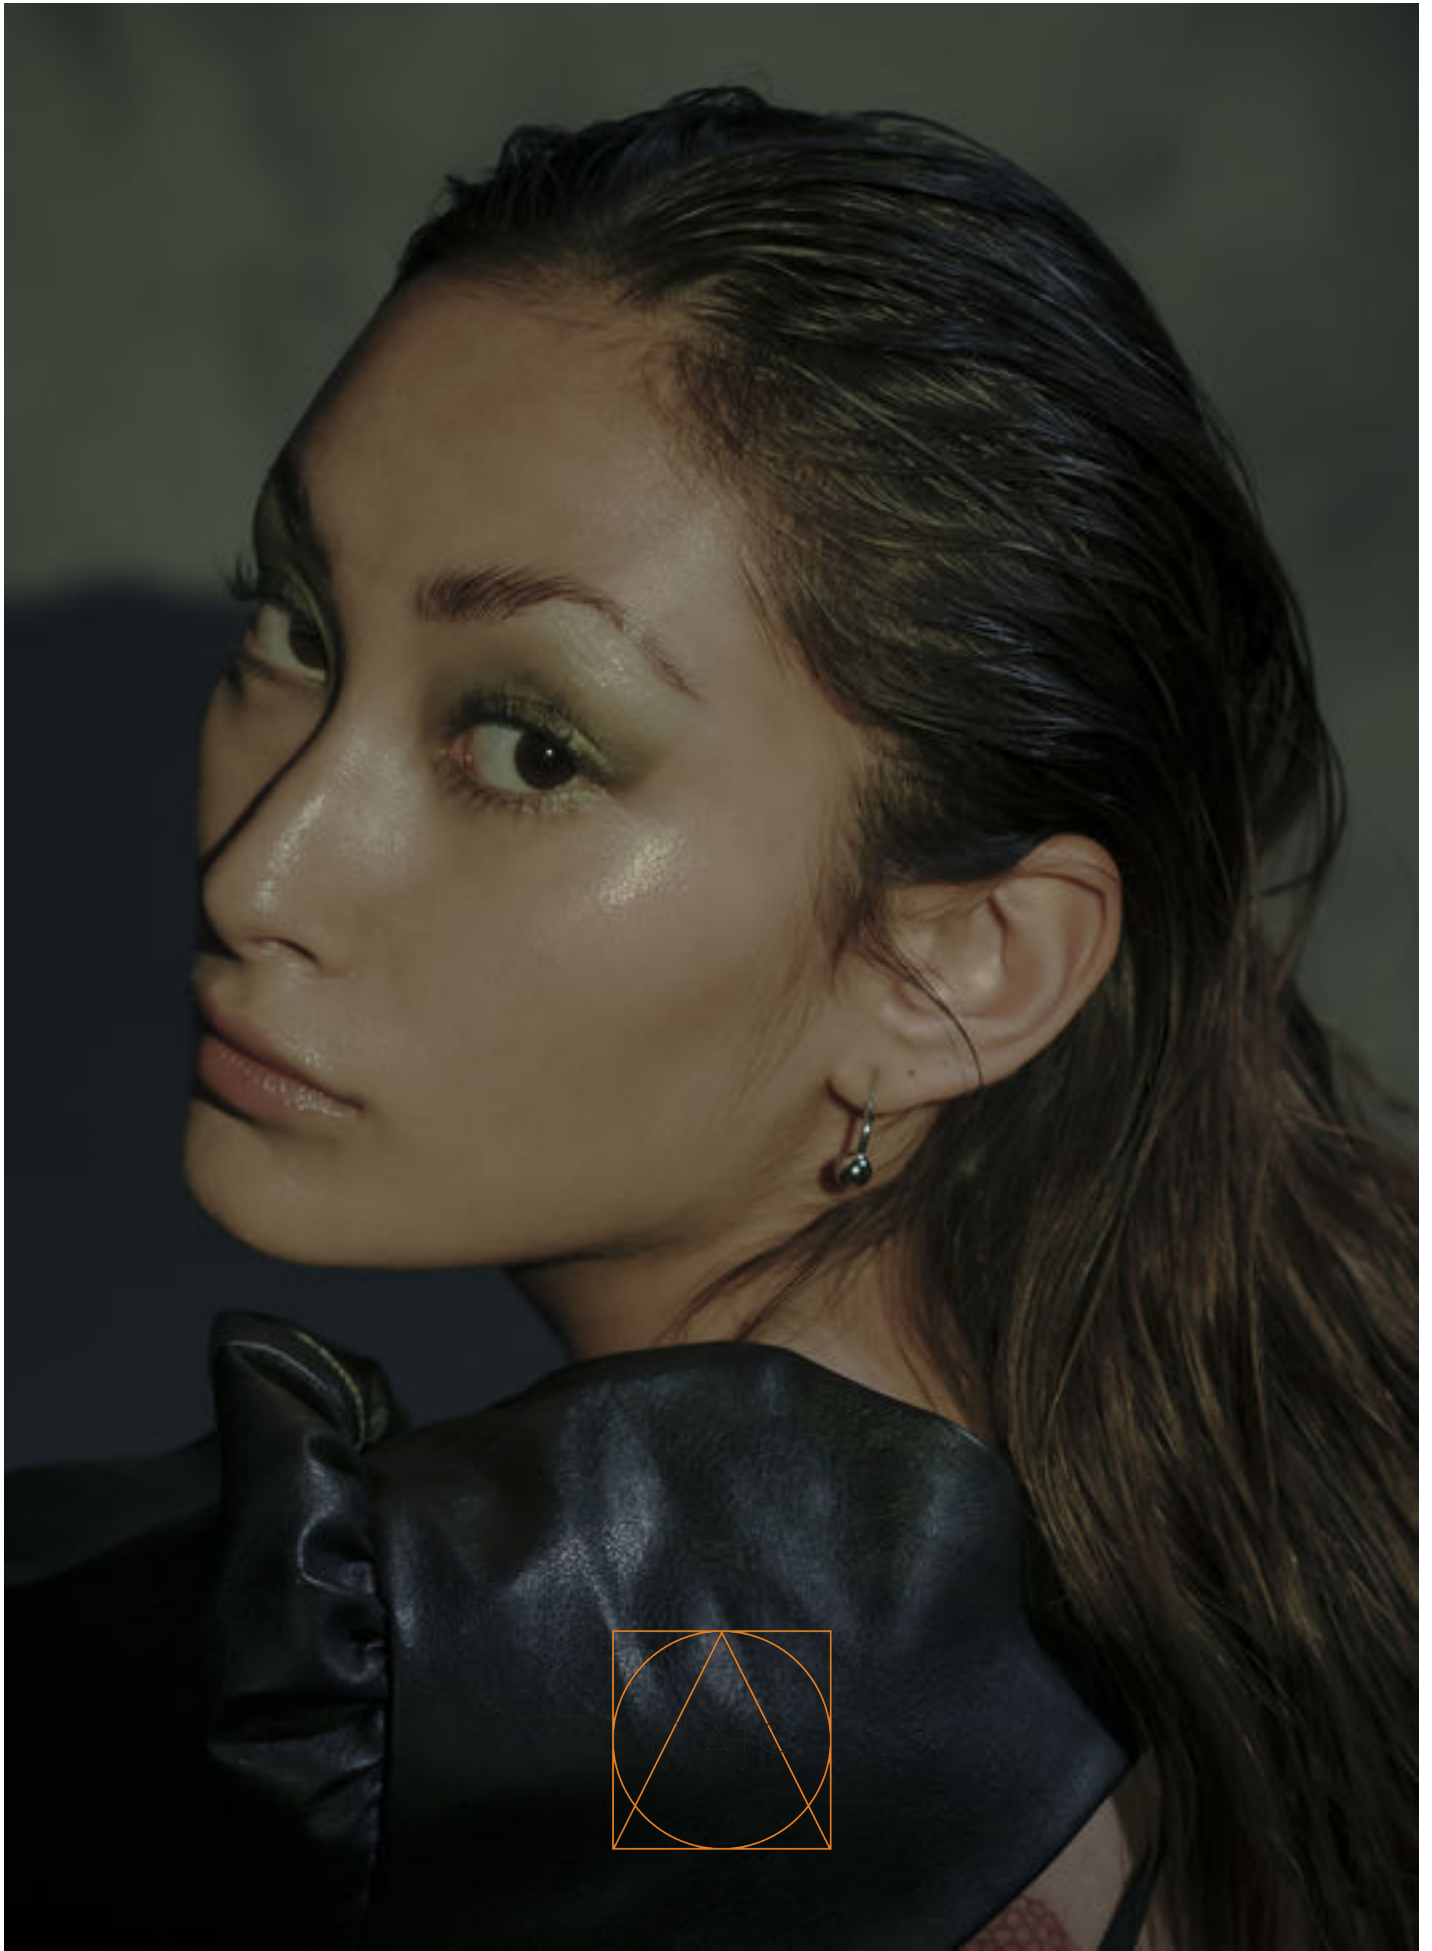

MARI LU

HEIGHT	BUST	WAIST	HIPS	DRESS	SHOES	EYES	HAIR
164	80	63	89	34	39	BROWN	BLONDE-BROWN

MARI LU

HEIGHT	BUST	WAIST	HIPS	DRESS	SHOES	EYES	HAIR
164	80	63	89	34	39	BROWN	BLONDE-BROWN

MARI LU

HEIGHT	BUST	WAIST	HIPS	DRESS	SHOES	EYES	HAIR
164	80	63	89	34	39	BROWN	BLONDE-BROWN