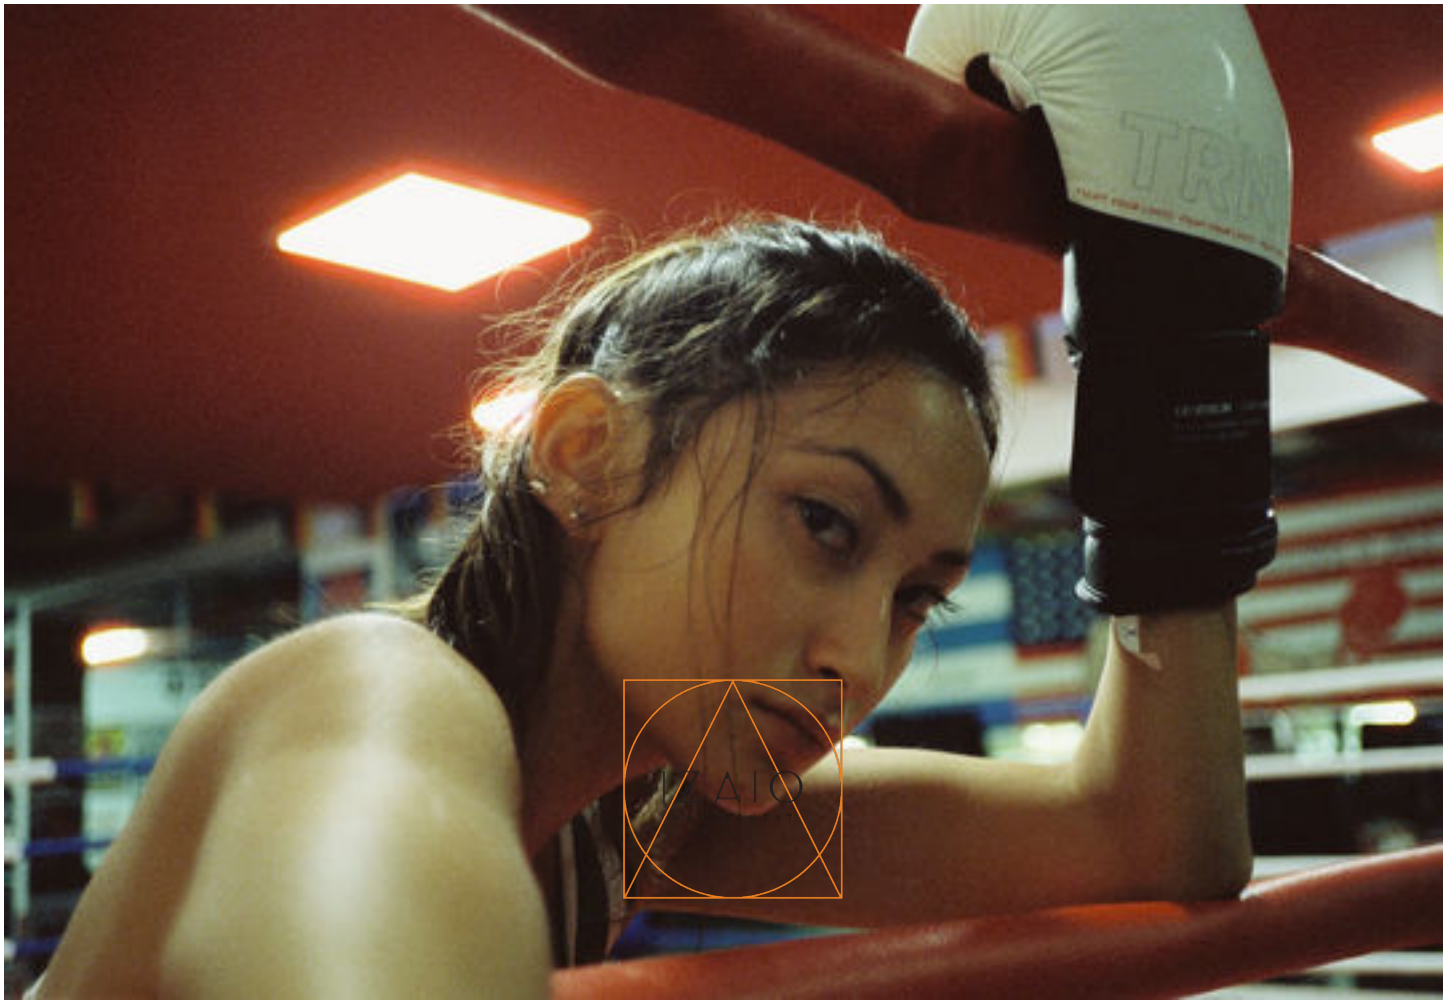

MARI LU

ALMSTADTSTRASSE 7, 10119 BERLIN / GERMANY
0049 (0) 30 263 930 920 MODELS@IZAIO.DE
WWW.IZAIO.DE

MARI LU

HEIGHT	BUST	WAIST	HIPS	DRESS	SHOES	EYES	HAIR
164	80	63	89	34	39	BROWN	BLONDE- BROWN

MARI LU

HEIGHT	BUST	WAIST	HIPS	DRESS	SHOES	EYES	HAIR
164	80	63	89	34	39	BROWN	BLONDE- BROWN

MARI LU

HEIGHT	BUST	WAIST	HIPS	DRESS	SHOES	EYES	HAIR
164	80	63	89	34	39	BROWN	BLONDE-BROWN

MARI LU

HEIGHT	BUST	WAIST	HIPS	DRESS	SHOES	EYES	HAIR
164	80	63	89	34	39	BROWN	BLONDE-BROWN

MARI LU

HEIGHT	BUST	WAIST	HIPS	DRESS	SHOES	EYES	HAIR
164	80	63	89	34	39	BROWN	BLONDE-BROWN