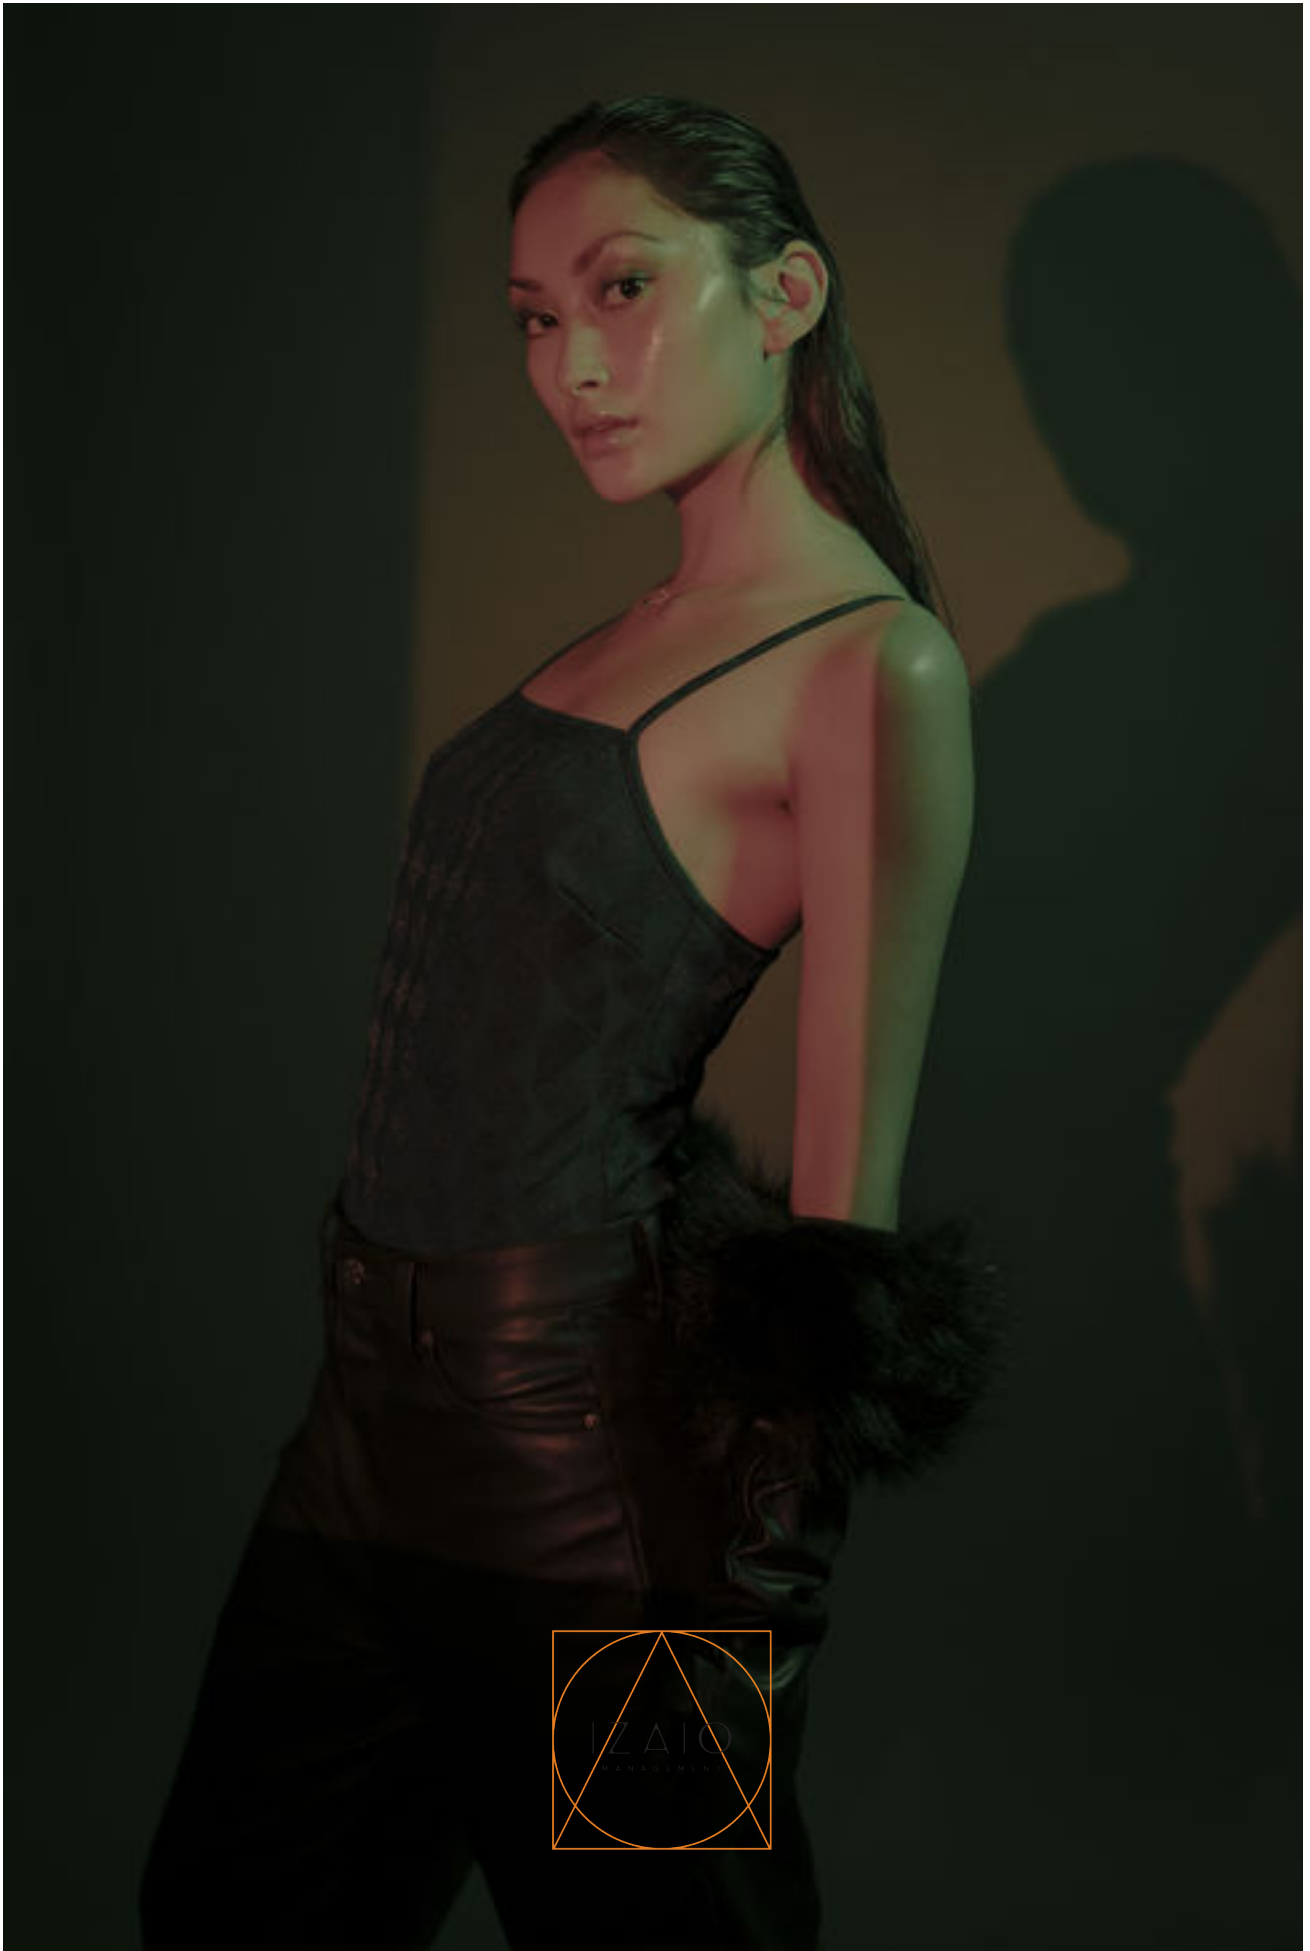

MARI LU

HEIGHT	BUST	WAIST	HIPS	DRESS	SHOES	EYES	HAIR
164	80	63	89	34	39	BROWN	BLONDE- BROWN