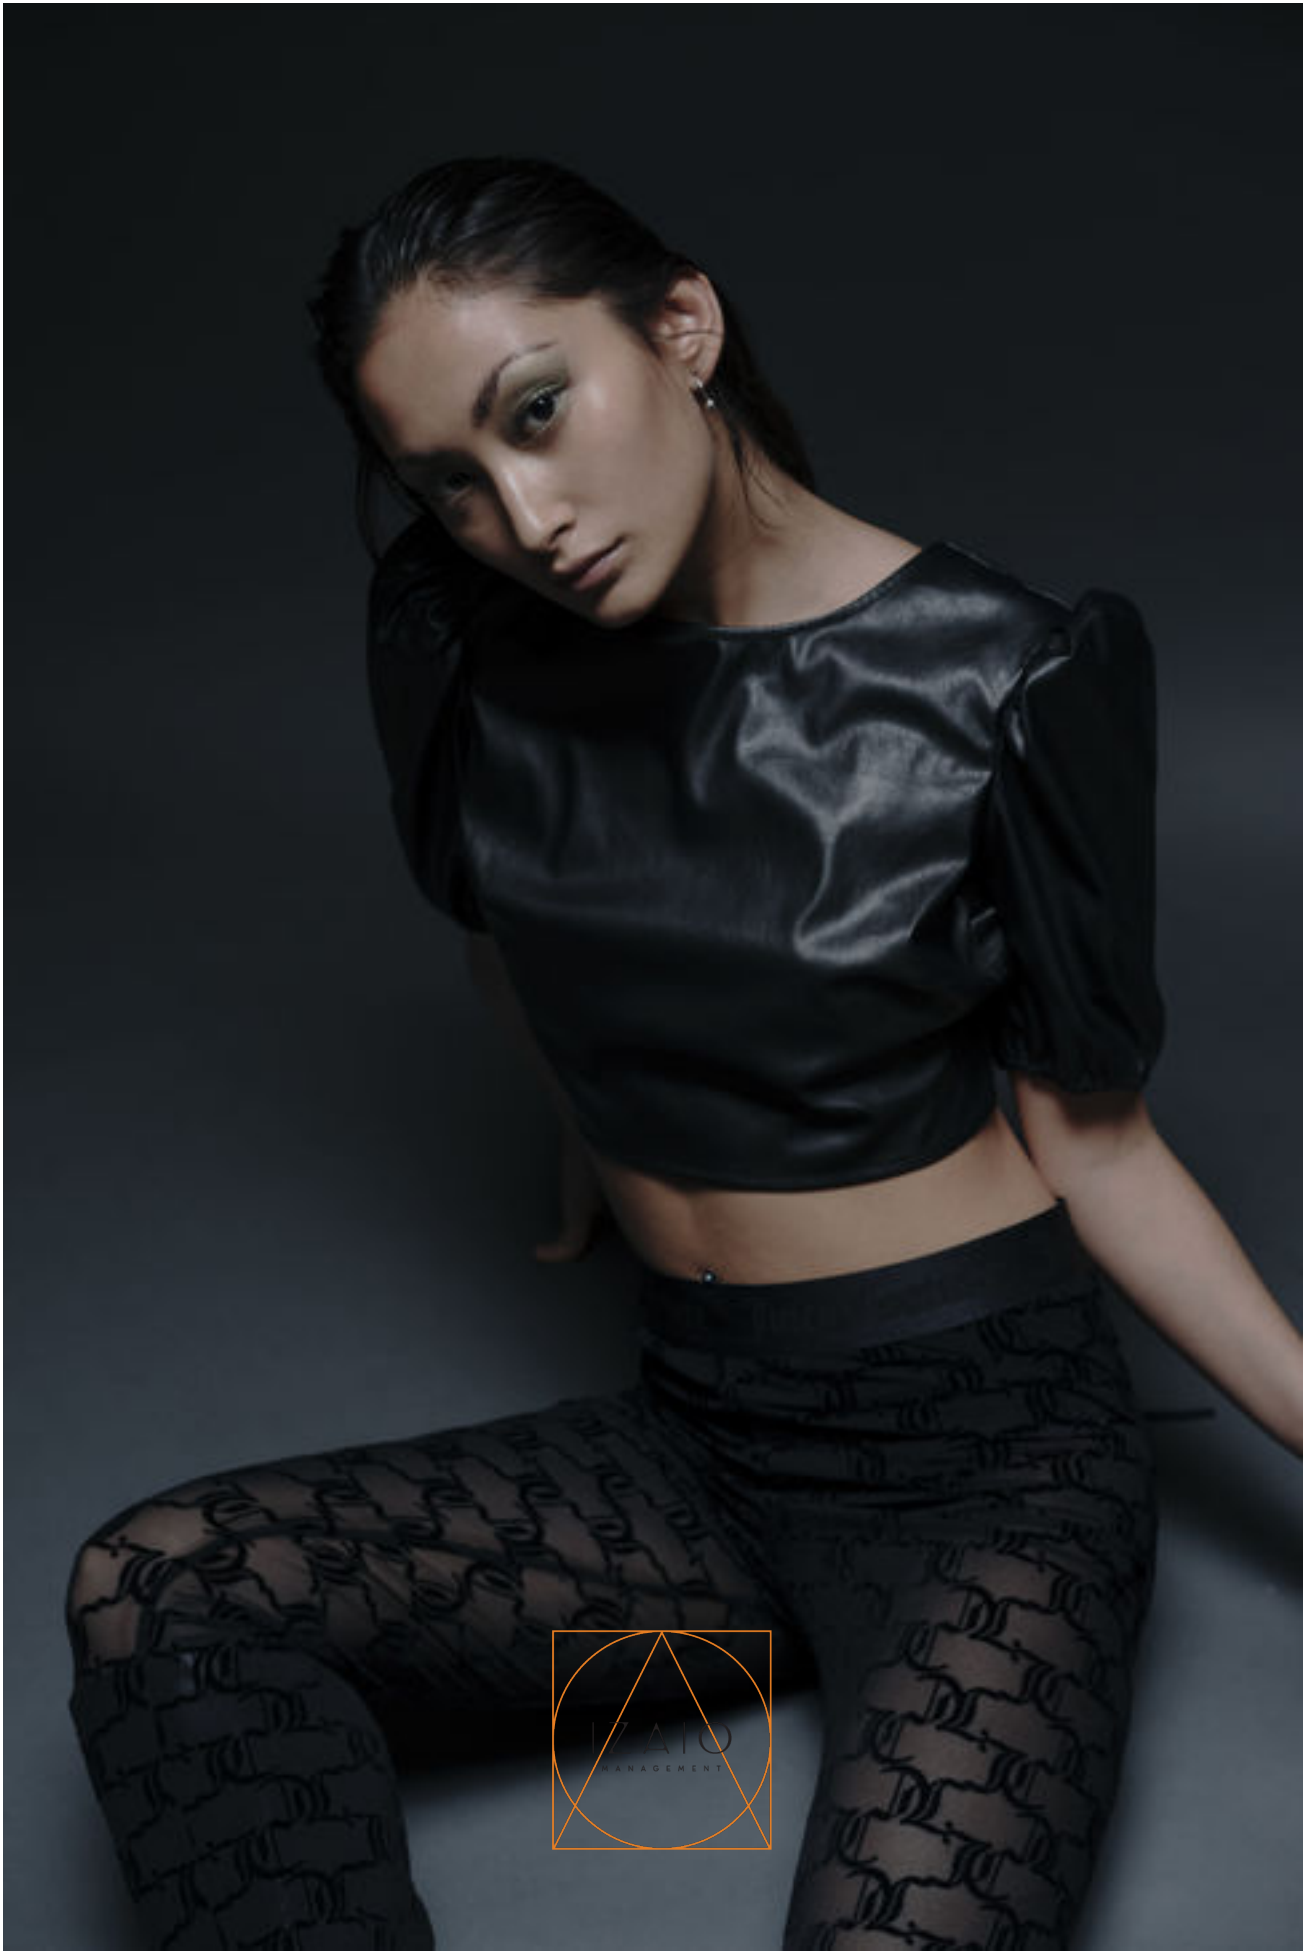

MARI LU

HEIGHT	BUST	WAIST	HIPS	DRESS	SHOES	EYES	HAIR
164	80	63	89	34	39	BROWN	BLONDE-BROWN

MARI LU

HEIGHT	BUST	WAIST	HIPS	DRESS	SHOES	EYES	HAIR
164	80	63	89	34	39	BROWN	BLONDE-BROWN

MARI LU

HEIGHT	BUST	WAIST	HIPS	DRESS	SHOES	EYES	HAIR
164	80	63	89	34	39	BROWN	BLONDE-BROWN