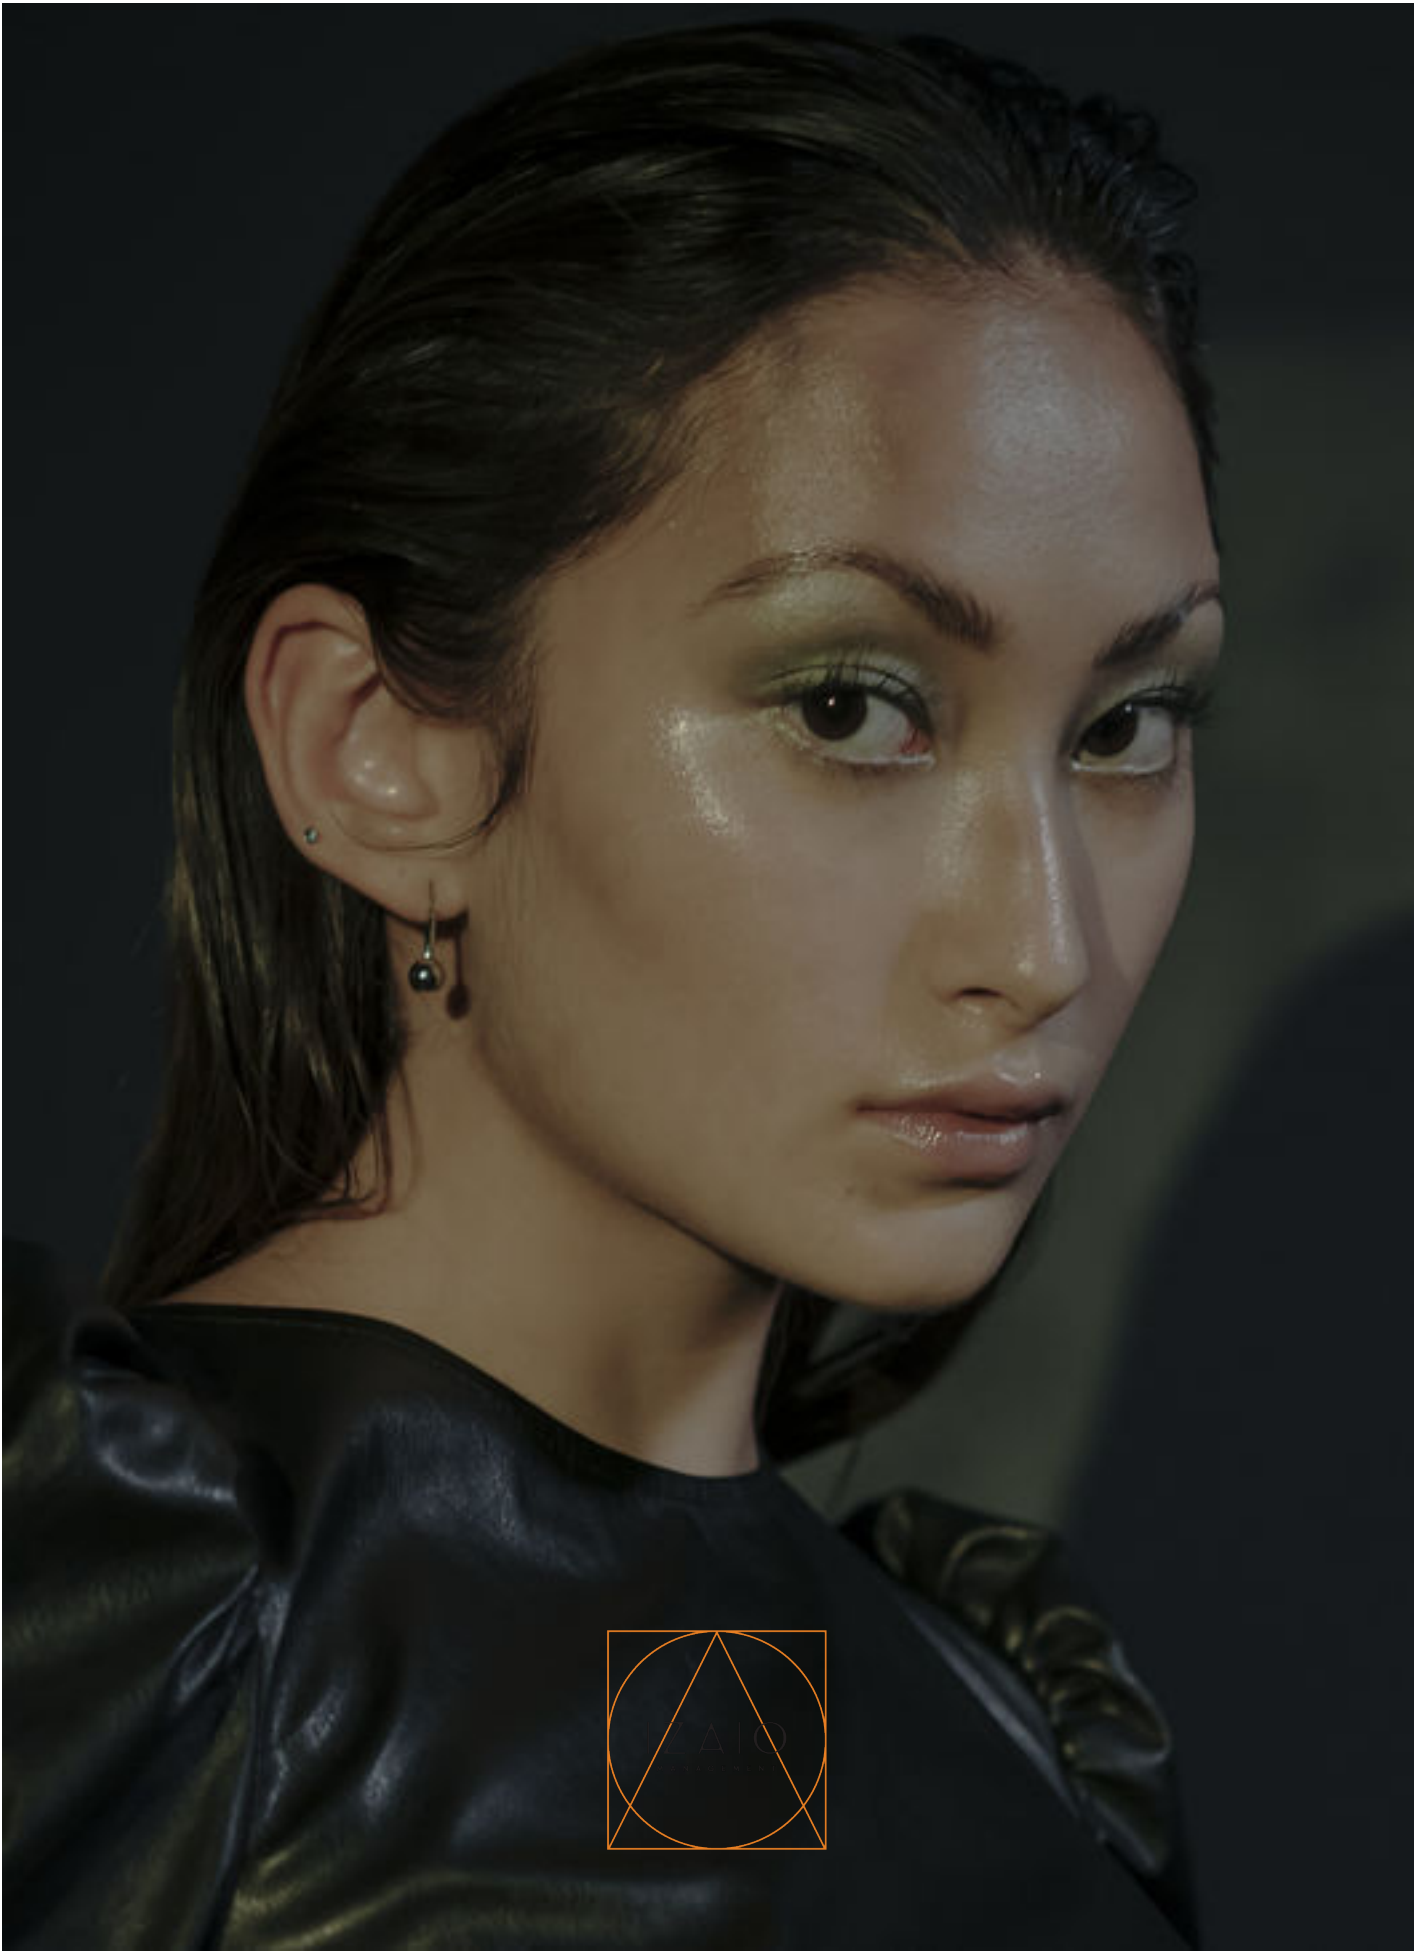

MARI LU

HEIGHT	BUST	WAIST	HIPS	DRESS	SHOES	EYES	HAIR
164	80	63	89	34	39	BROWN	BLONDE-BROWN