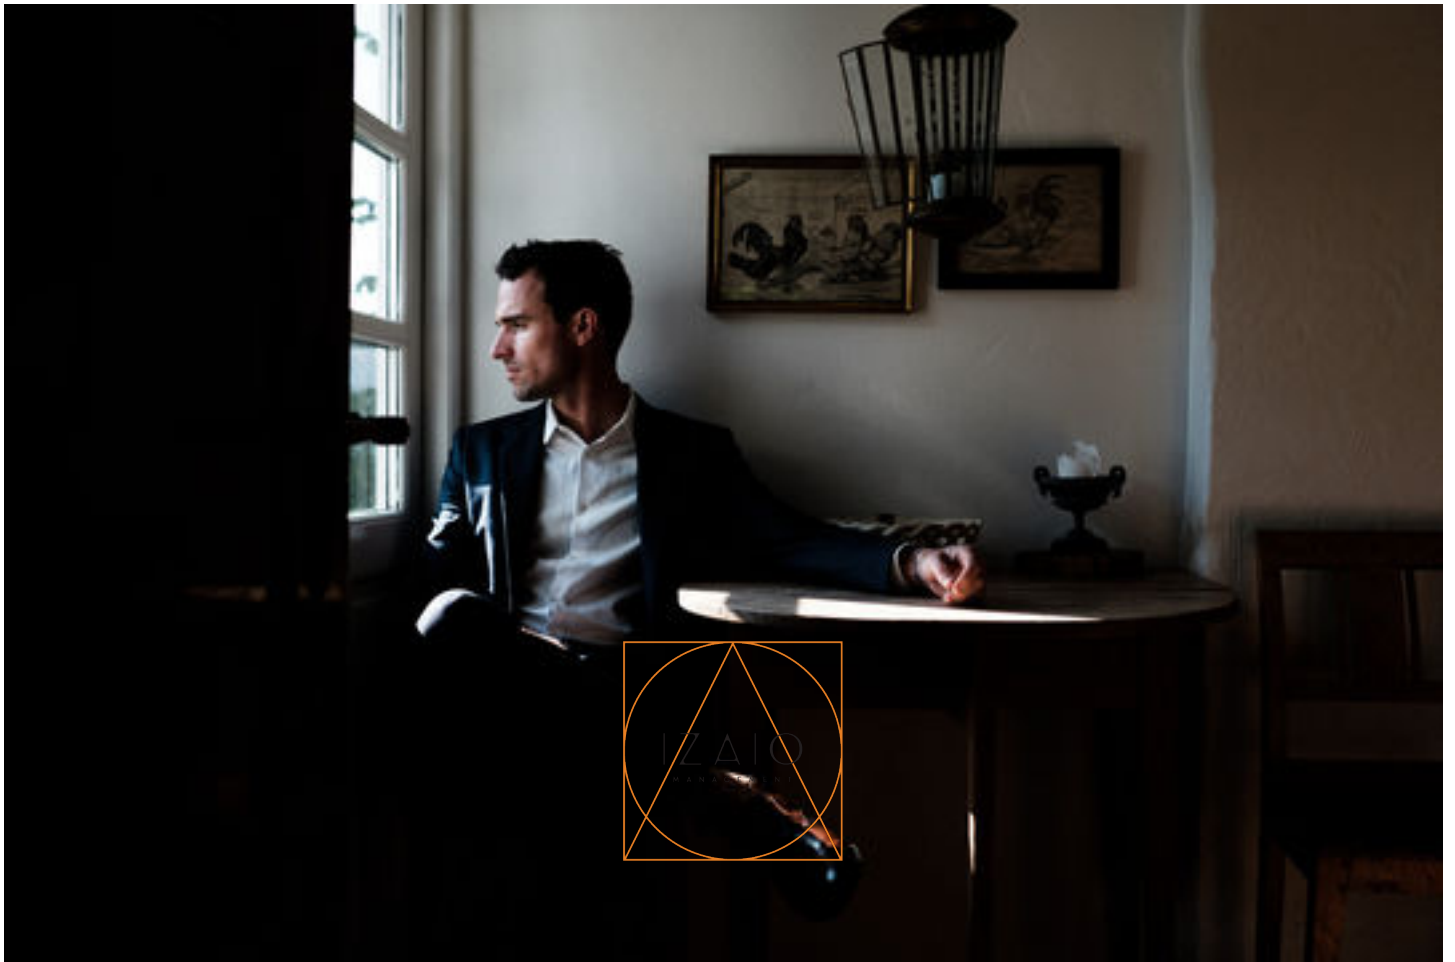

GRAYSON LAUFFENBURGER

HEIGHT	BUST	WAIST	HIPS	SUIT	SHOES	EYES	HAIR
183	102	84	99	48	45	BLUEGREY	BROWN