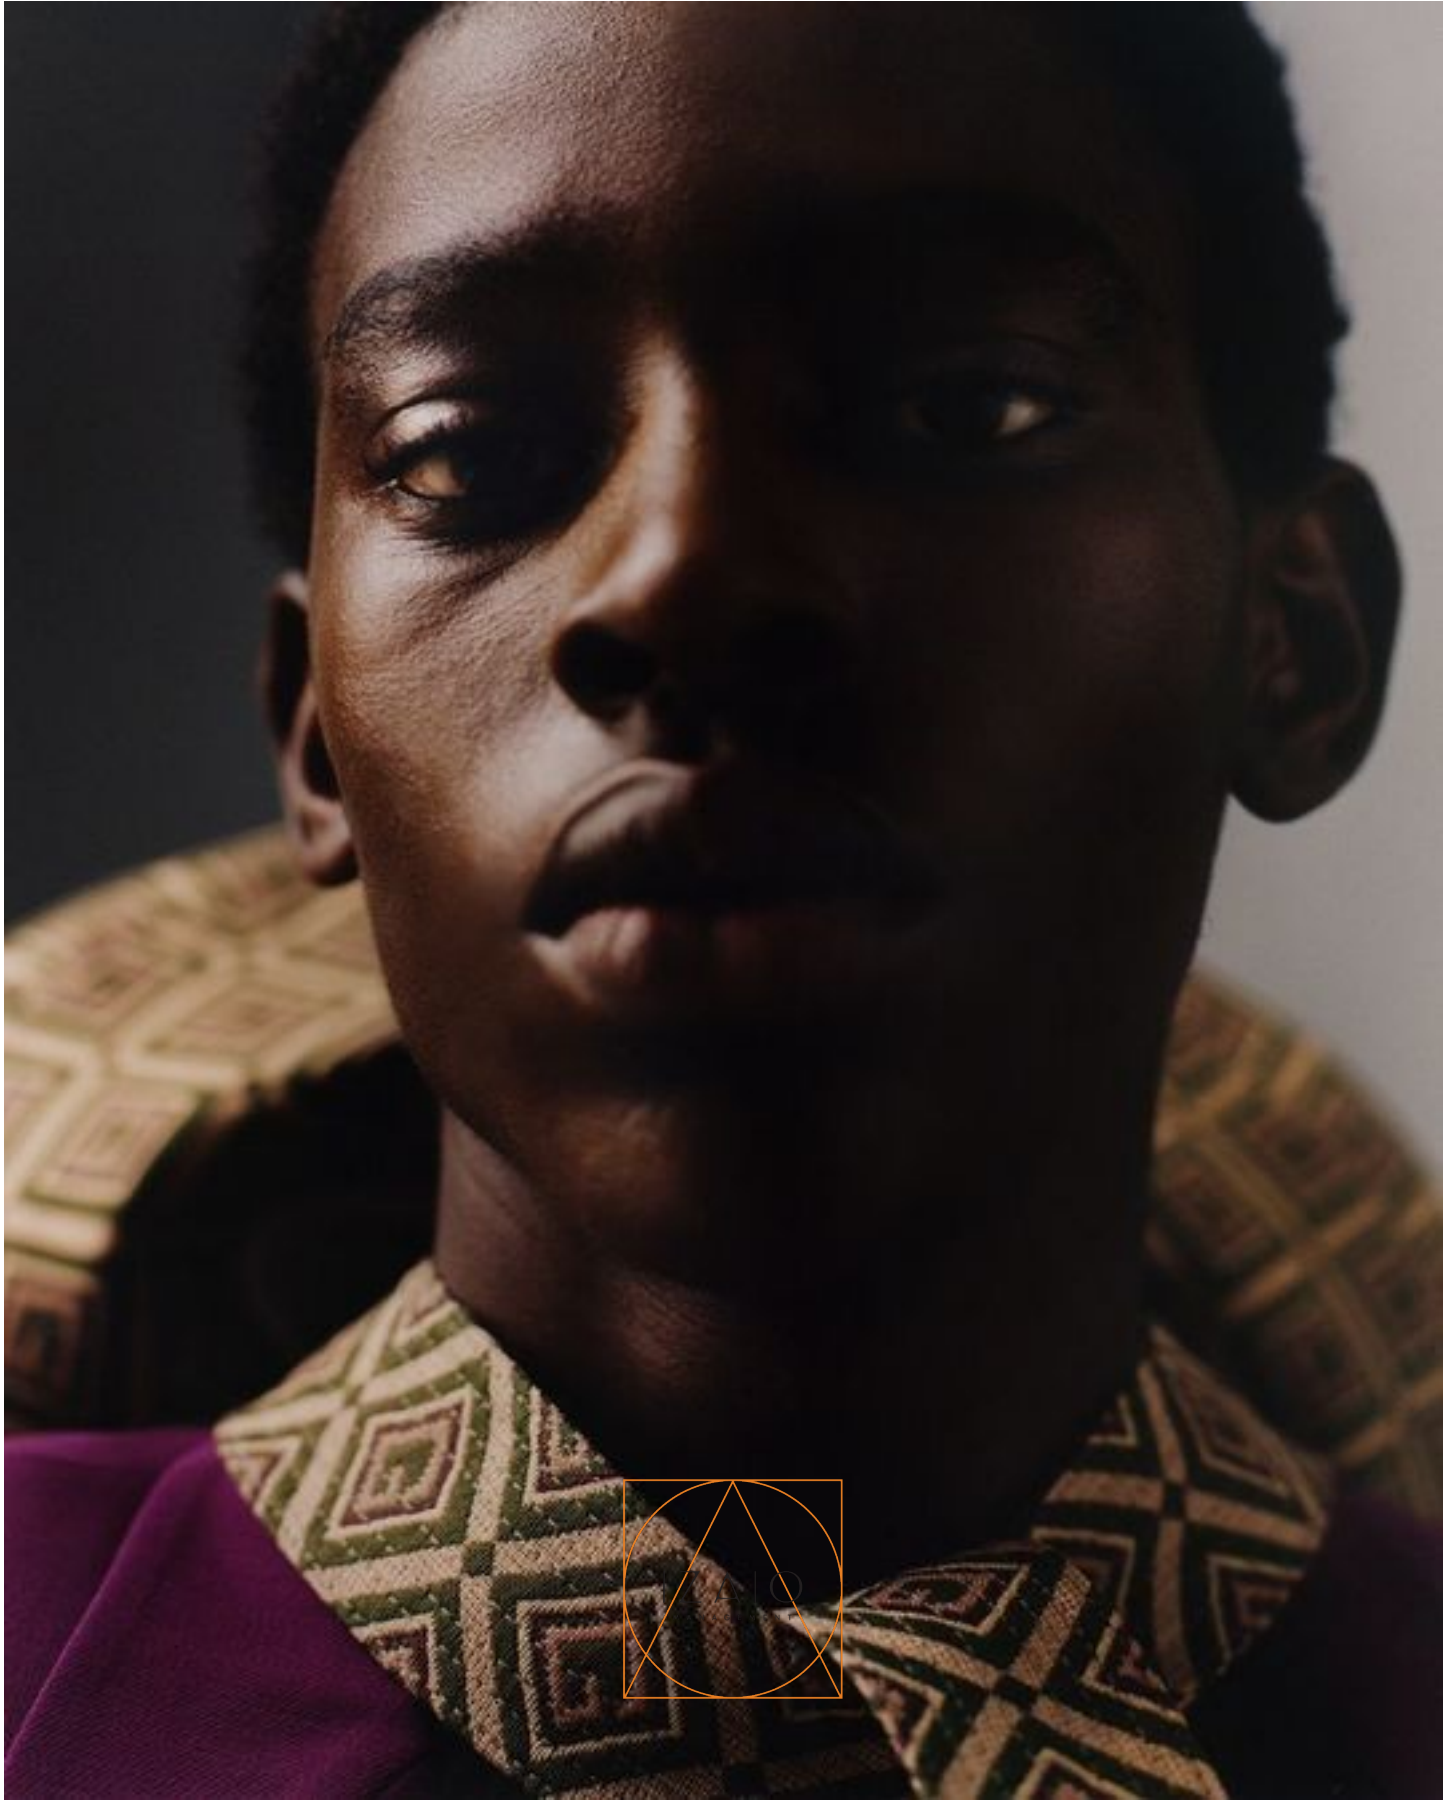

ADAMU BULUS

HEIGHT	BUST	WAIST	HIPS	SHOES	EYES	HAIR
188	80	69	87	45	BLACK	BLACK