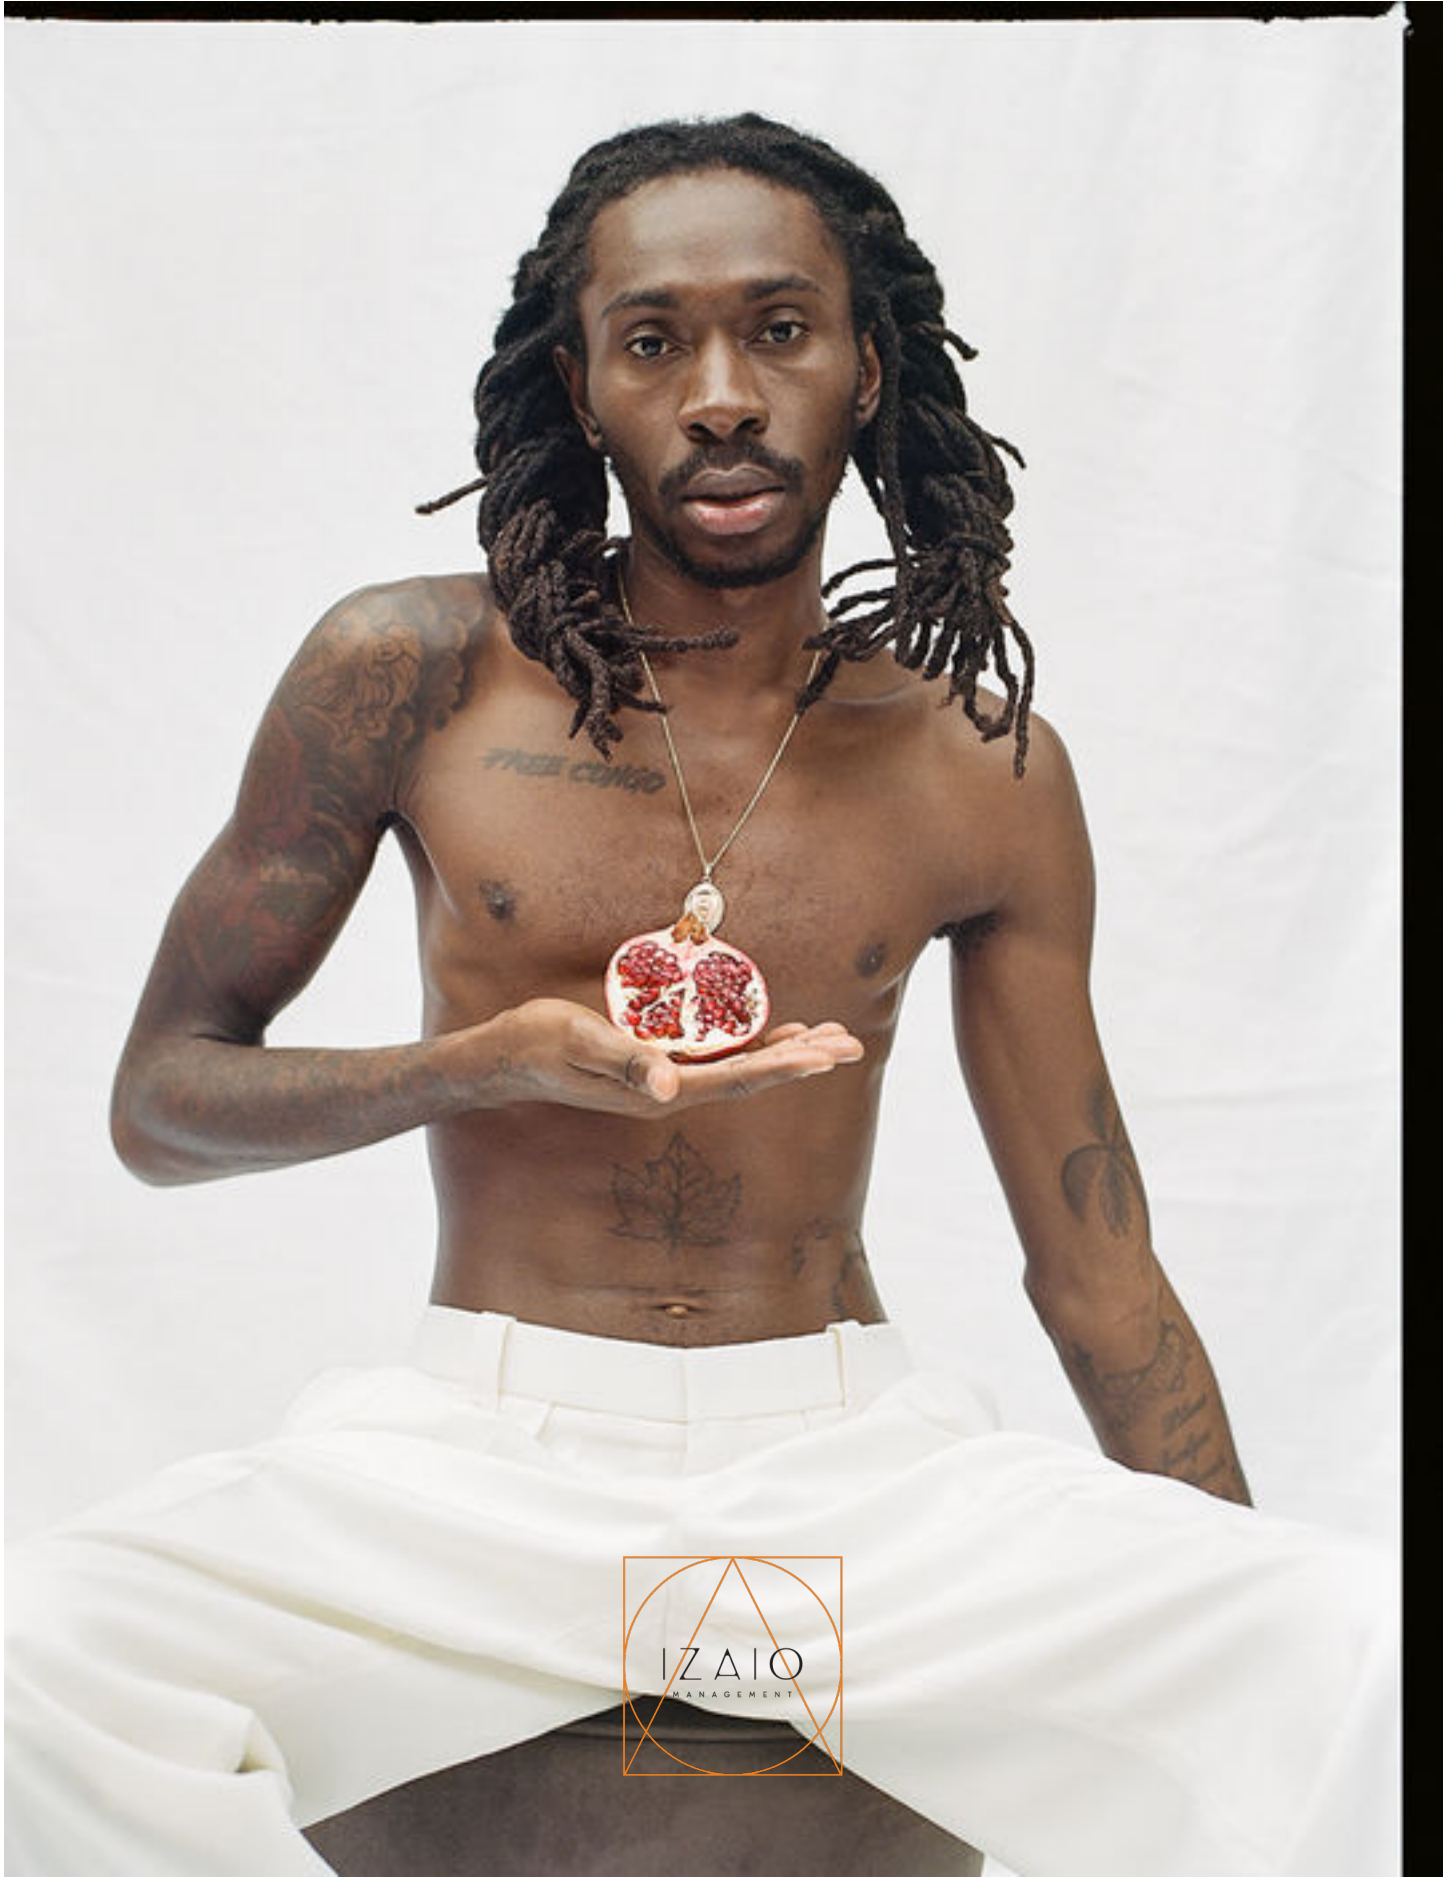

HUGO LWAKILA

HEIGHT	BUST	WAIST	HIPS	EYES	HAIR
190	94	86	91	BROWN	BLACK