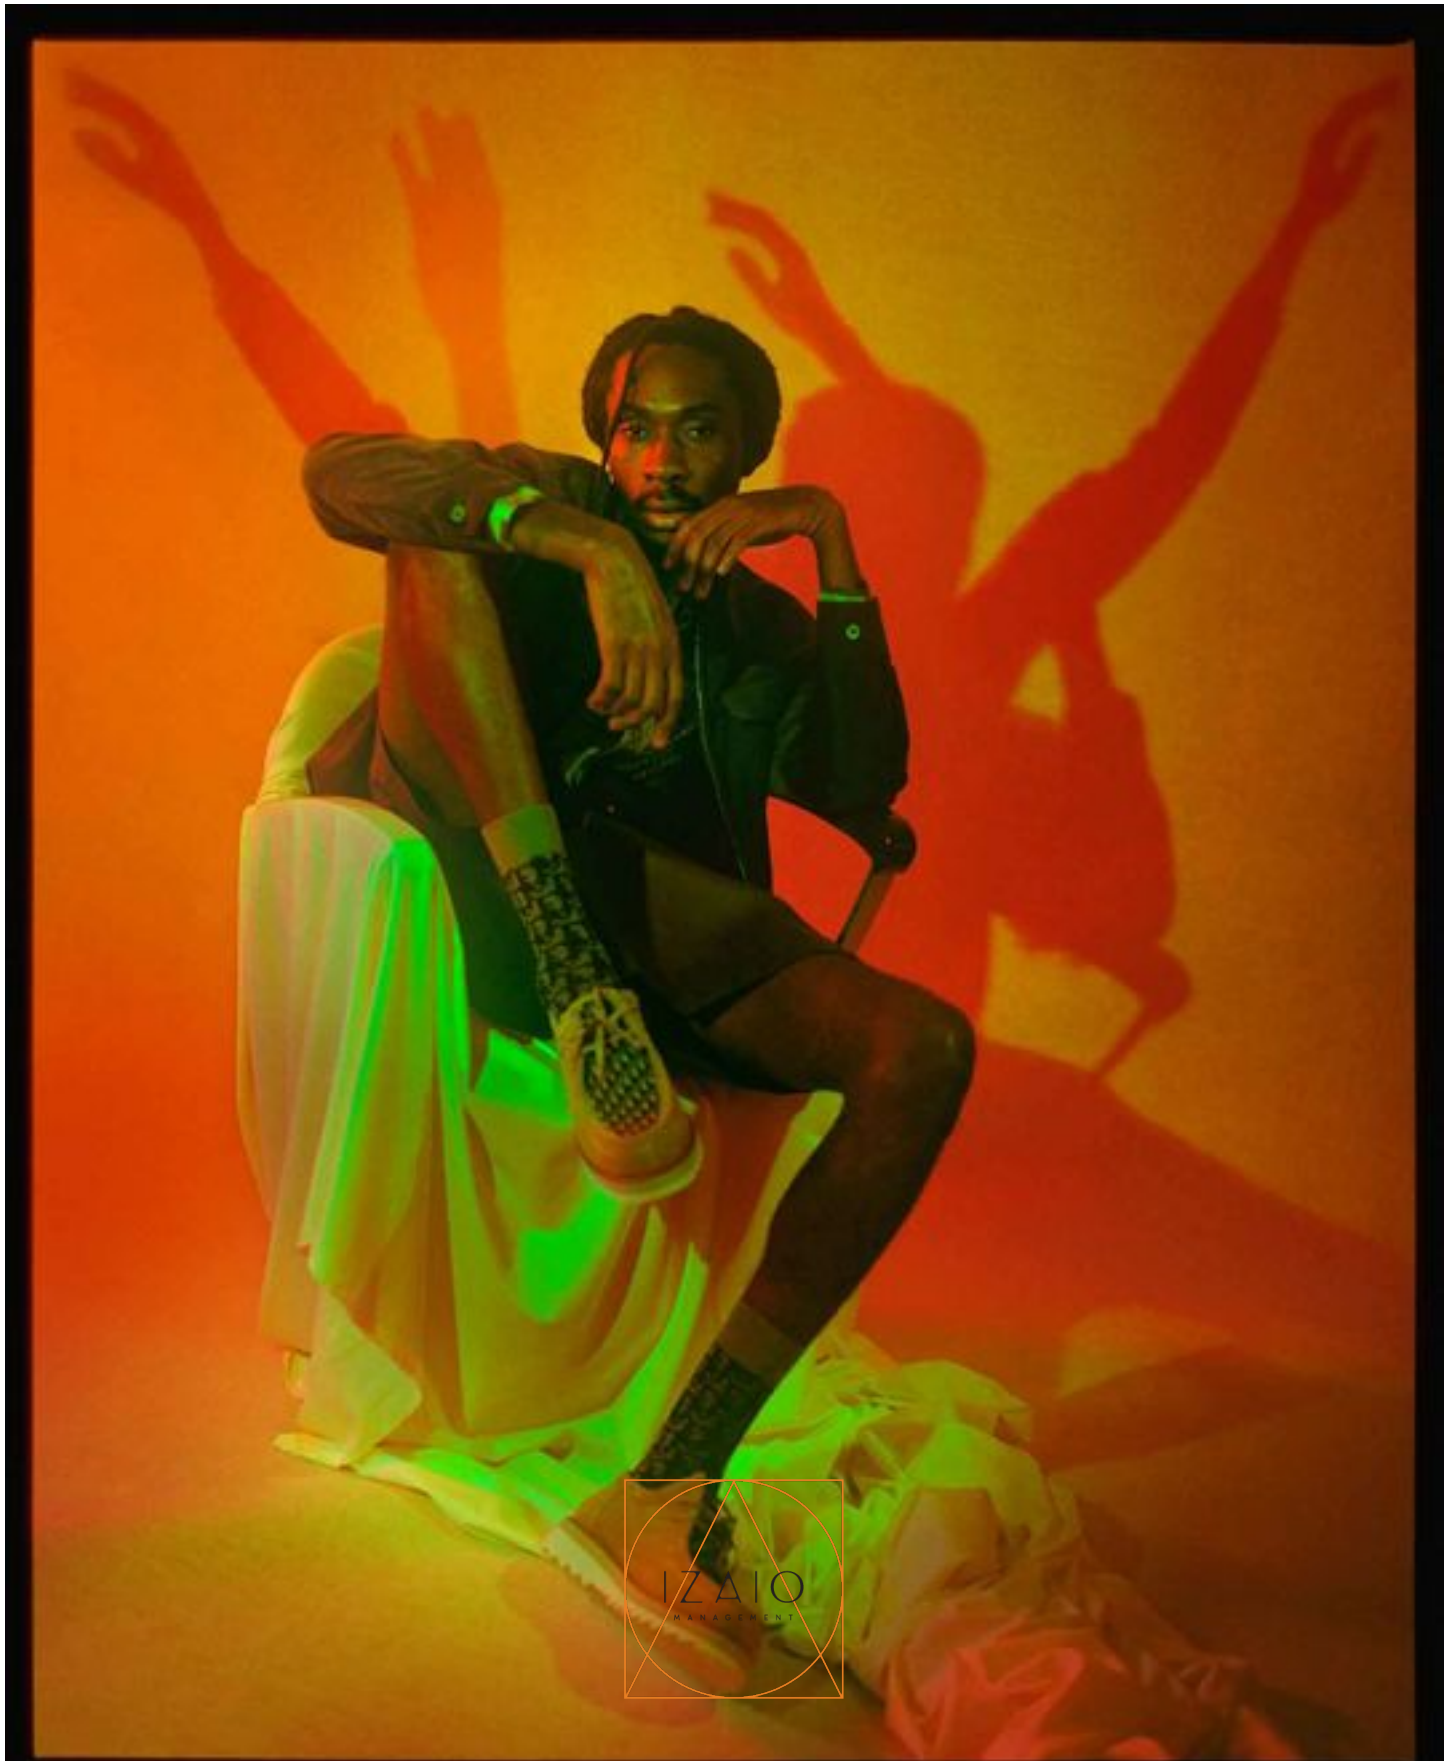

HEIGHT	BUST	WAIST	HIPS	EYES	HAIR
190	94	86	91	BROWN	BLACK

HUGO KAFUMBI

#heartandsoul

HUGO LWAKILA

HEIGHT	BUST	WAIST	HIPS	EYES	HAIR
190	94	86	91	BROWN	BLACK

HUGO LWAKILA

HEIGHT	BUST	WAIST	HIPS	EYES	HAIR
190	94	86	91	BROWN	BLACK