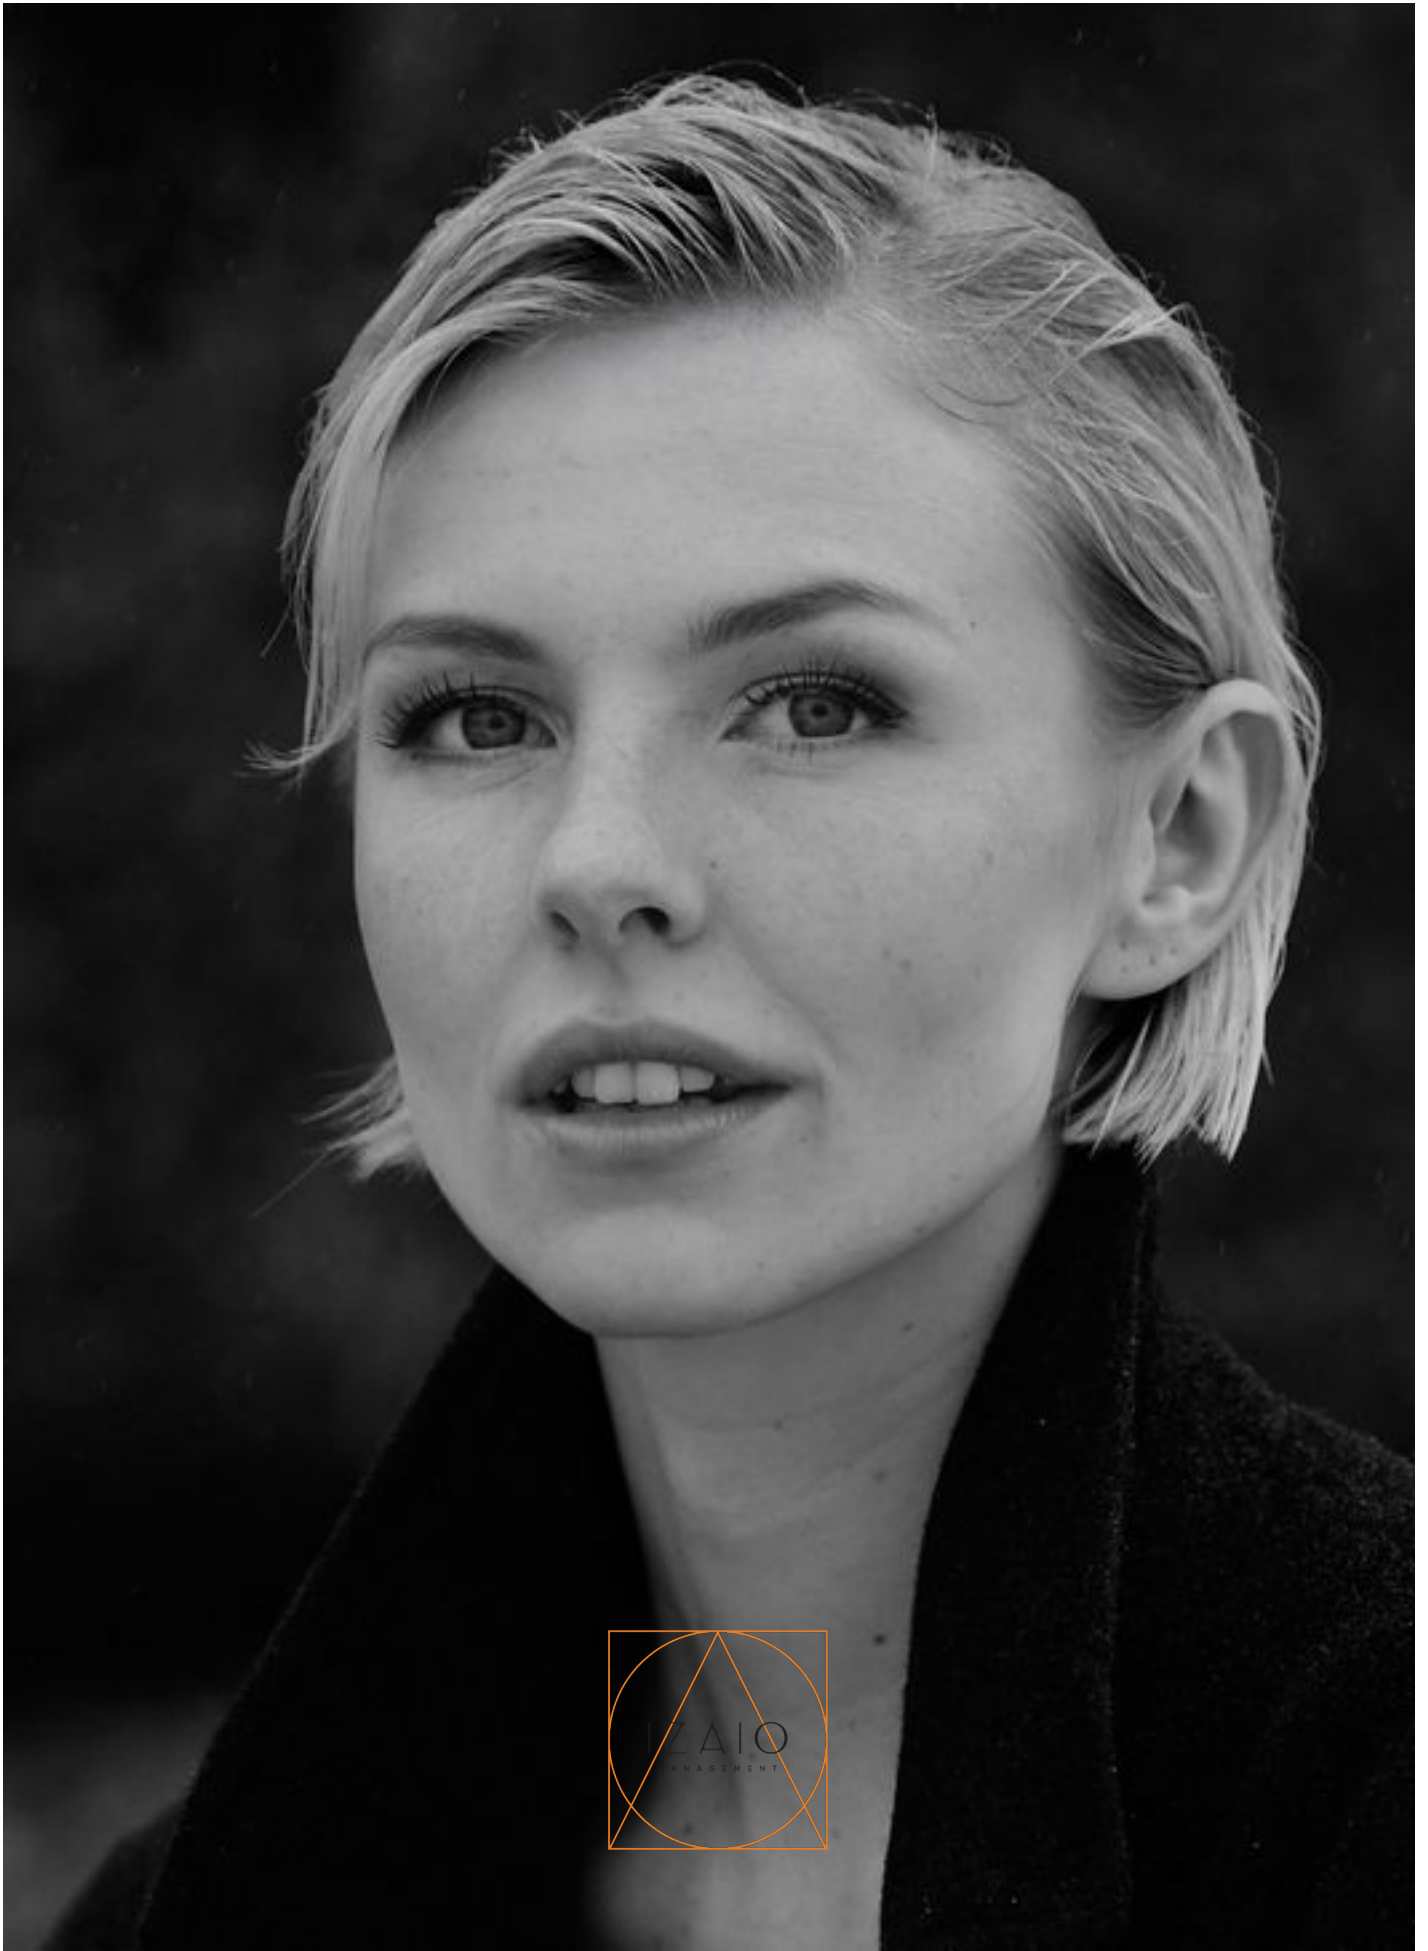

CAROLIN LAUFFENBURGER

HEIGHT	BUST	WAIST	HIPS	DRESS	SHOES	EYES	HAIR
179	91	65	97	36	39	BLUE	BLONDE