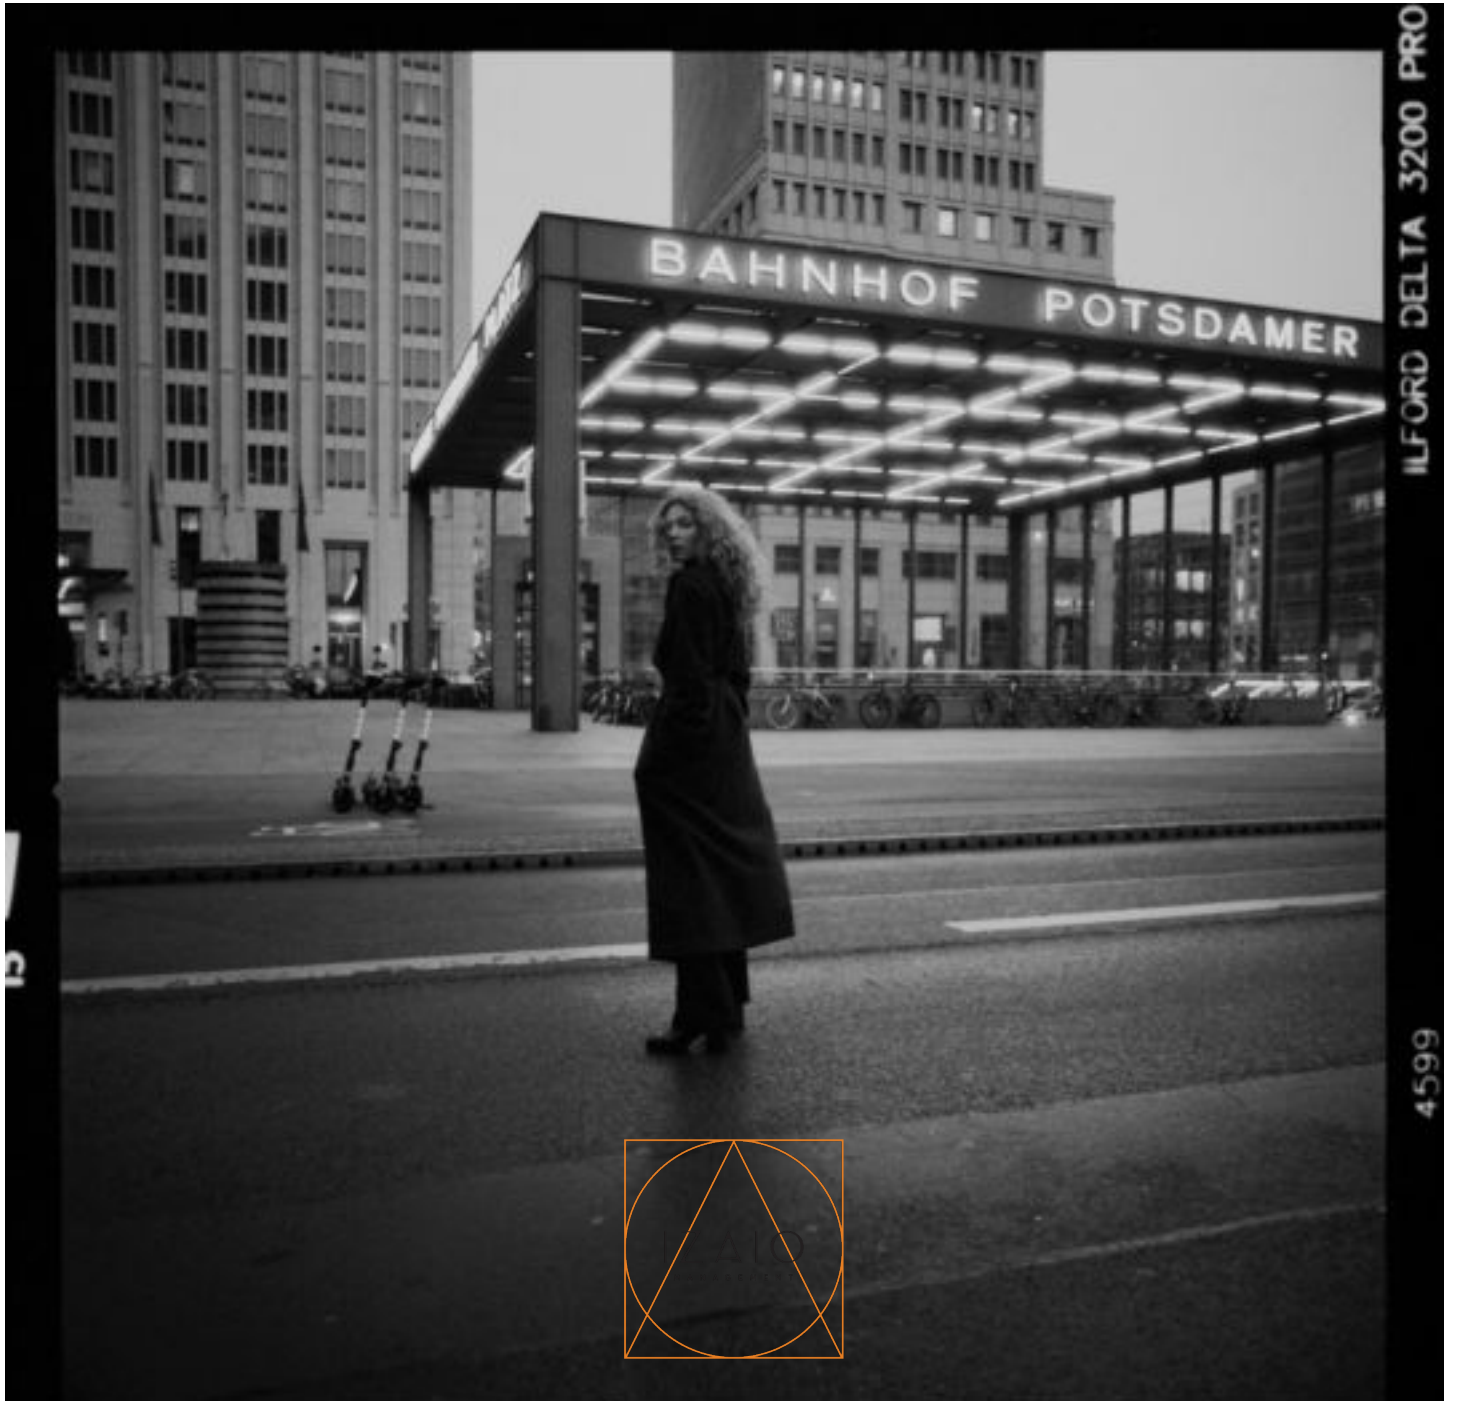

EM GLASSER

HEIGHT	BUST	WAIST	HIPS	DRESS	SHOES	EYES	HAIR
176	81	68	93	36	40	BLUE	STRAWBERRY BLONDE